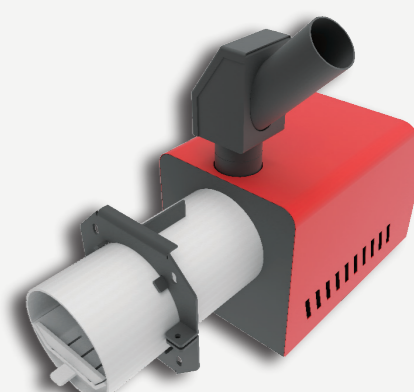

NEW VERSION

STANDARD VERSION

COMPATIBLE BURNERS

MP

PELLET BOILER

((KW)) 50 Kw

 1100 m³
 1533/716/765 mm

 20 Pa