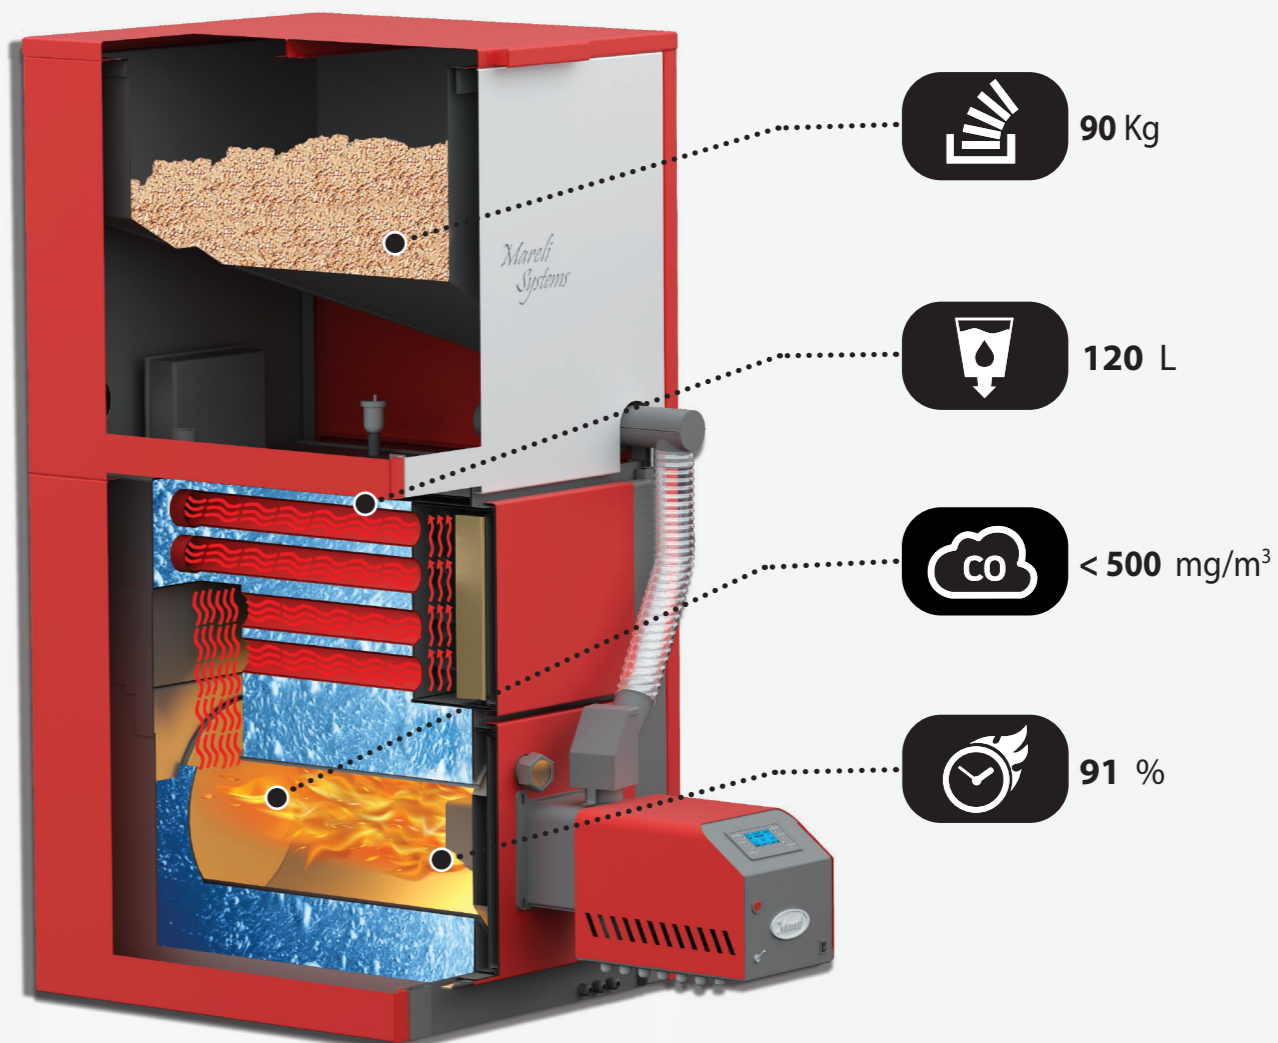

MP

PELLET BOILER

((KW)) 50 Kw

1100 m³

1533/716/765 mm

20 Pa

0.5 - 2.0 bar

255 kg

A⁺

BG	3 години гаранция • Програмиране на работното време • Гориво Пелети • Проста периодична поддръжка • Контрол на температурата в помещението • Всеки продукт е тестван във фабриката • Автоматично управление на горенето • Наличие на защитни устройства за ключови компоненти • Възможност за Възстановяване на фабричните настройки • Всички наши продукти отговарят на Директивата за EcoDesign.
ENG	3 year warranty • Work time programming • Fuel pellets • Simple periodic maintenance • Option for Room Temperature Control • Every product is tested in the factory • Automatic combustion management • Presence of safeties for key components • Option for Factory reset of the product • All our products comply with the EcoDesign Directive.
FR	3 ans de garantie • Programmation du temps de travail • Carburant granulés • Maintenance périodique simple • Régulation de la température ambiante • Chaque produit testé en usine • Gestion automatique de la combustion • Présence de dispositifs de sécurité pour les composants clés • Possibilité de réinitialiser les réglages d'usine • Tous nos produits respecte la Directive EcoDesign.
IT	3 anni di garanzia • Cronometro • Combustibile: Pellet • Manutenzione periodica facilitata • Controllo della temperatura ambientale • Ogni prodotto testato in fabbrica • Gestione automatica della combustione • Presenza di dispositivi di sicurezza per componenti chiave • Programma di ripristino impostazioni di fabbrica • Tutti i nostri prodotti sono conformi alla Direttiva EcoDesign.
DE	3 Jahre Garantie • Programmierung der Arbeitszeit • Brennstoff Pellets • Einfache regelmäßige Wartung • Raumtemperaturregelung • Jedes Produkt wird in der Fabrik getestet • Automatisches Verbrennungsmanagement • Vorhandensein von Sicherheiten für Schlüsselkomponenten • Werksrücksetzprogramm • Alle unsere Produkte erfüllen die EcoDesign Direktive.
RU	3 года гарантии • Программирование рабочего времени • Топливо пеллеты • Простое периодическое обслуживание • Контроль температуры в помещении • Каждый продукт тестируется на заводе • Автоматическое управление горение • Наличие защитных устройств для ключевых компонентов • Возможность сброса заводских настроек • Все наши продукты соответствуют Директиве EcoDesign.
CZ	3 roky záruky • Programování pracovní doby • Palivové pelety • Jednoduchá periodická údržba • Kontrola prostorové teploty • Každý výrobek testovaný ve výrobním závodě • Automatické řízení spalování • Přítomnost bezpečnostních prvků pro klíčové součásti • Program resetování z výroby • Všechny naše produkty jsou v souladu se Směrnicí o EcoDesign.