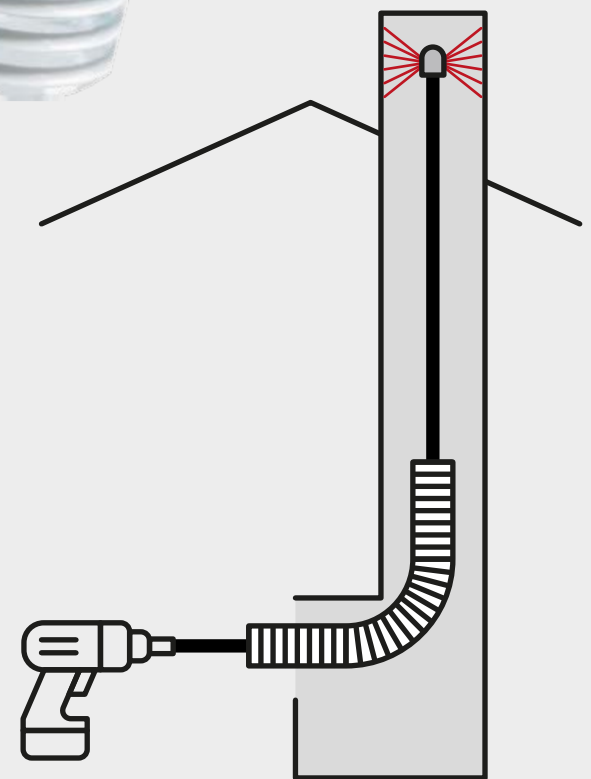

Recommended for:

Pellet

Stove

Fireplace

3D view ▶

Chain Chimney Brush

Item no: 140-4

Brush head with stainless steel chain, \varnothing 30 cm diameter. Used to remove creosote and tar deposits from chimneys and flues. Chain can be replaced when worn.

Protective tube
Item no: 170-9

Rod protective tube is used to ensure that during chimney sweeping through the heating appliance opening, the rods are protected from mechanical damage that may be caused due to friction against the heating appliances edges.