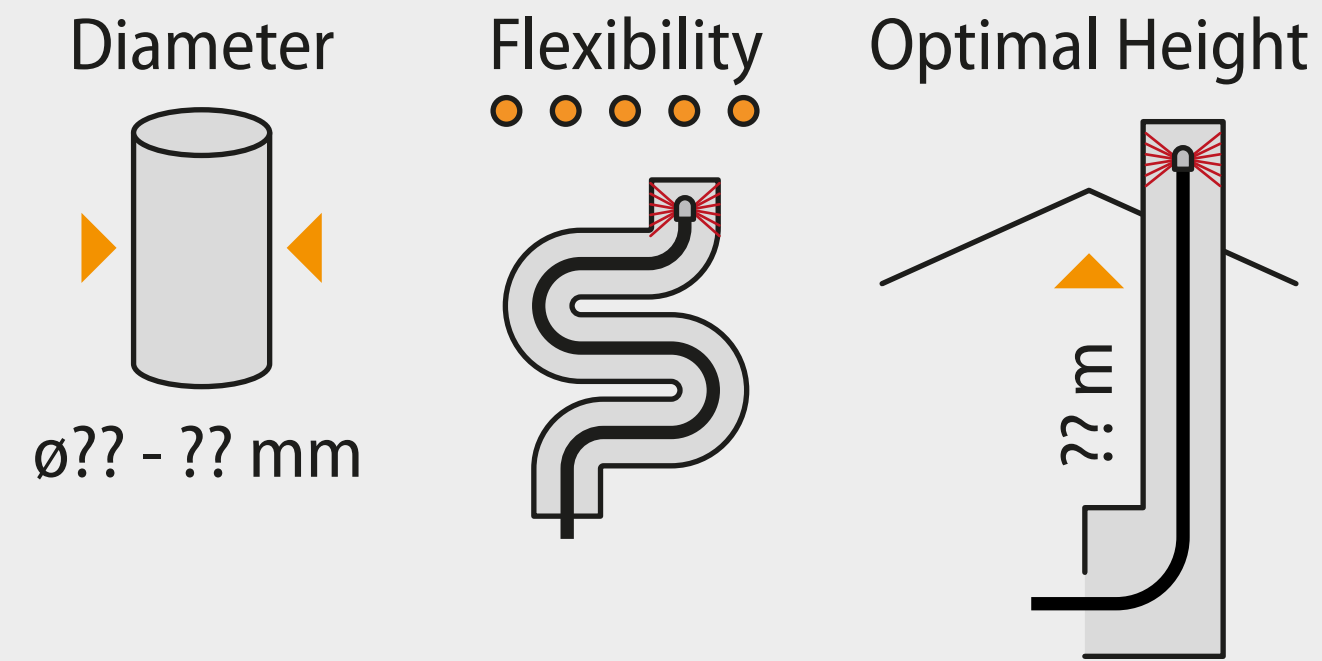

Hand Clening systems

PRO Stove cleaning kit