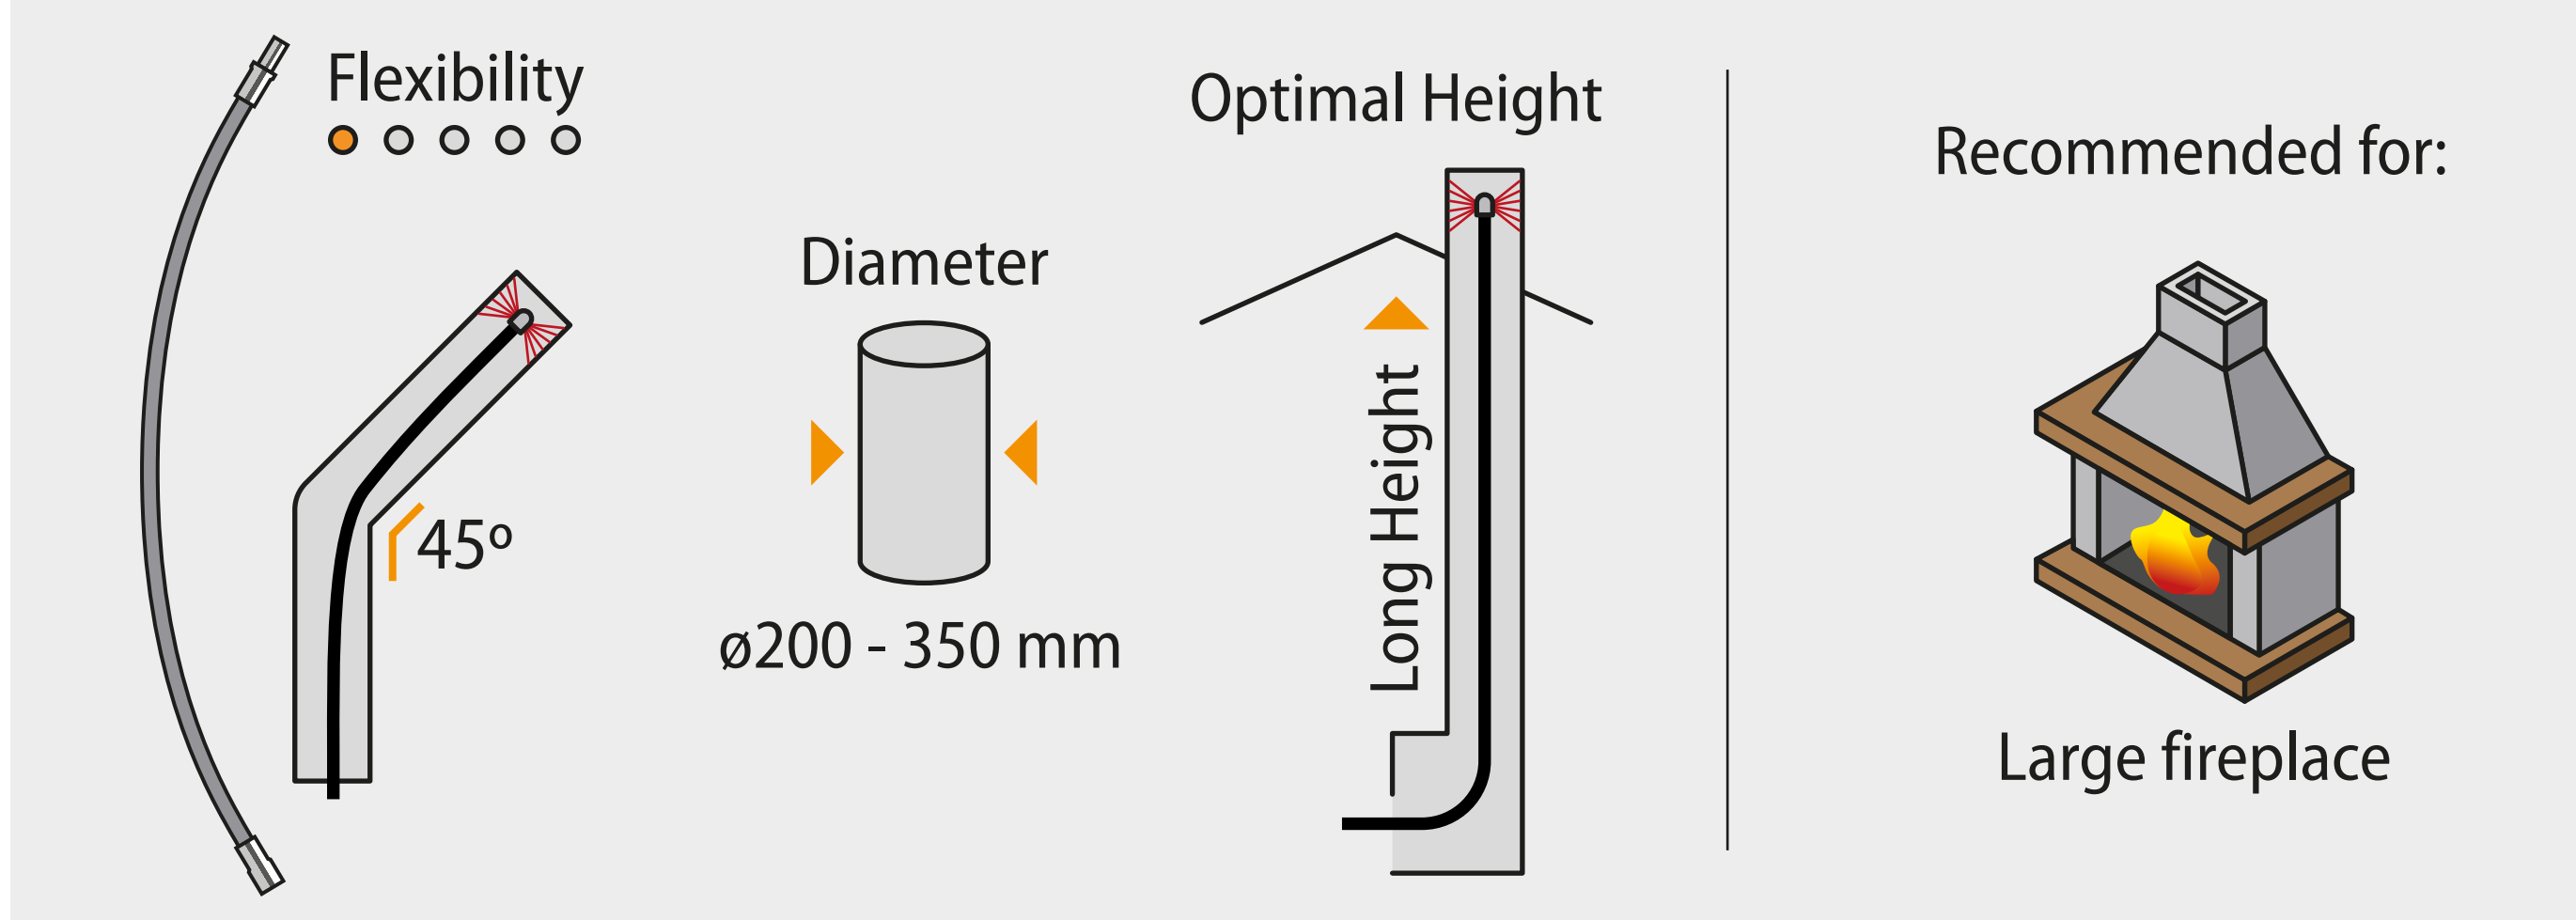

Sturdy Rod ø17 mm
Item no: 170-10

Minimal flexibility and solid rods are ideally suited for blocked chimneys or hard residues cleaning.

Length: 1 m   **ø17 mm**
Color: GRAY