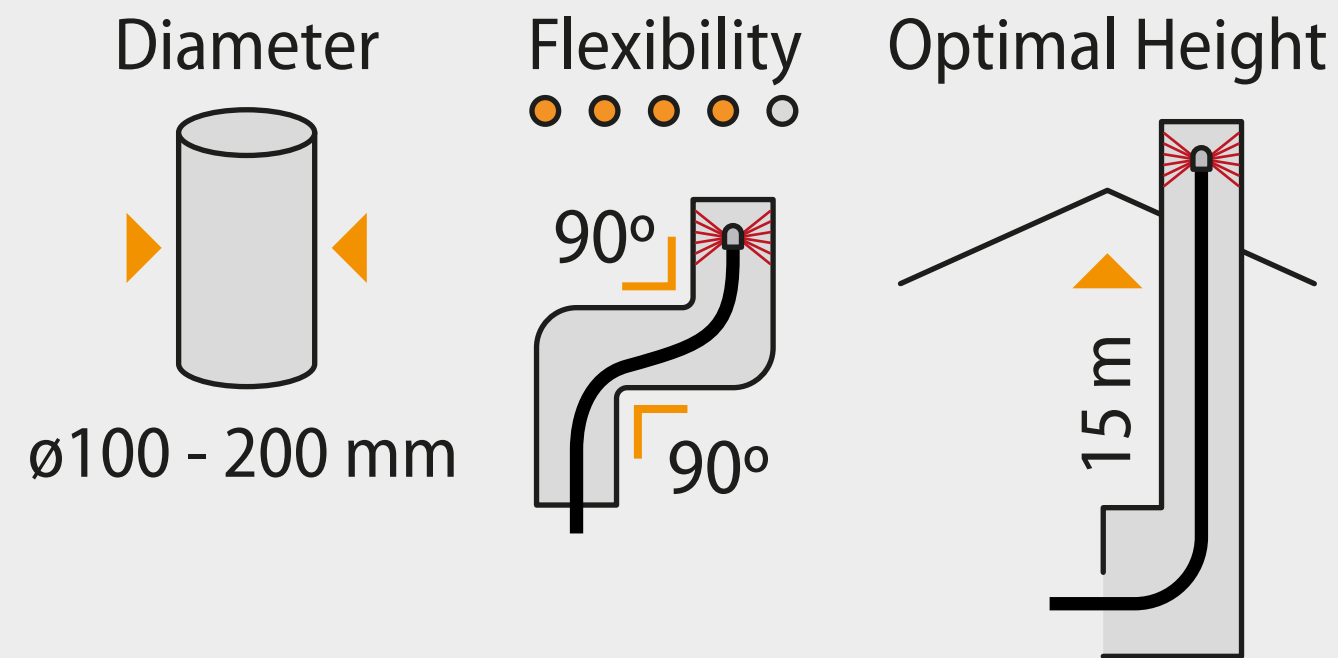

Rotary Clening systems

Tornado HOME