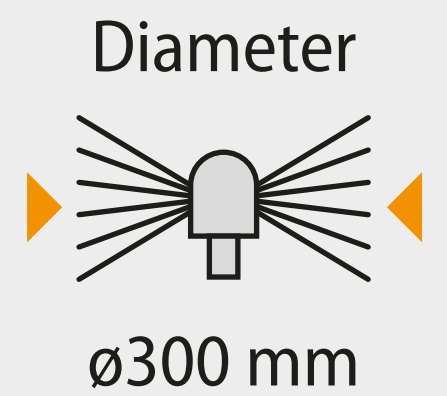

Cabel Chimney Brush

Item no: 150-3

Brush head with stainless steel cable, ø 35 cm diameter. Used to remove creosote and tar deposits from chimneys and flues.

Recommended for:

Chain Chimney Brush

Item no: 150-4

Brush head with stainless steel chain, ø 30 cm diameter. Used to remove creosote and tar deposits from chimneys and flues. Chain can be replaced when worn.

DO NOT use in stainless steel chimneys or liners.

Recommended for: