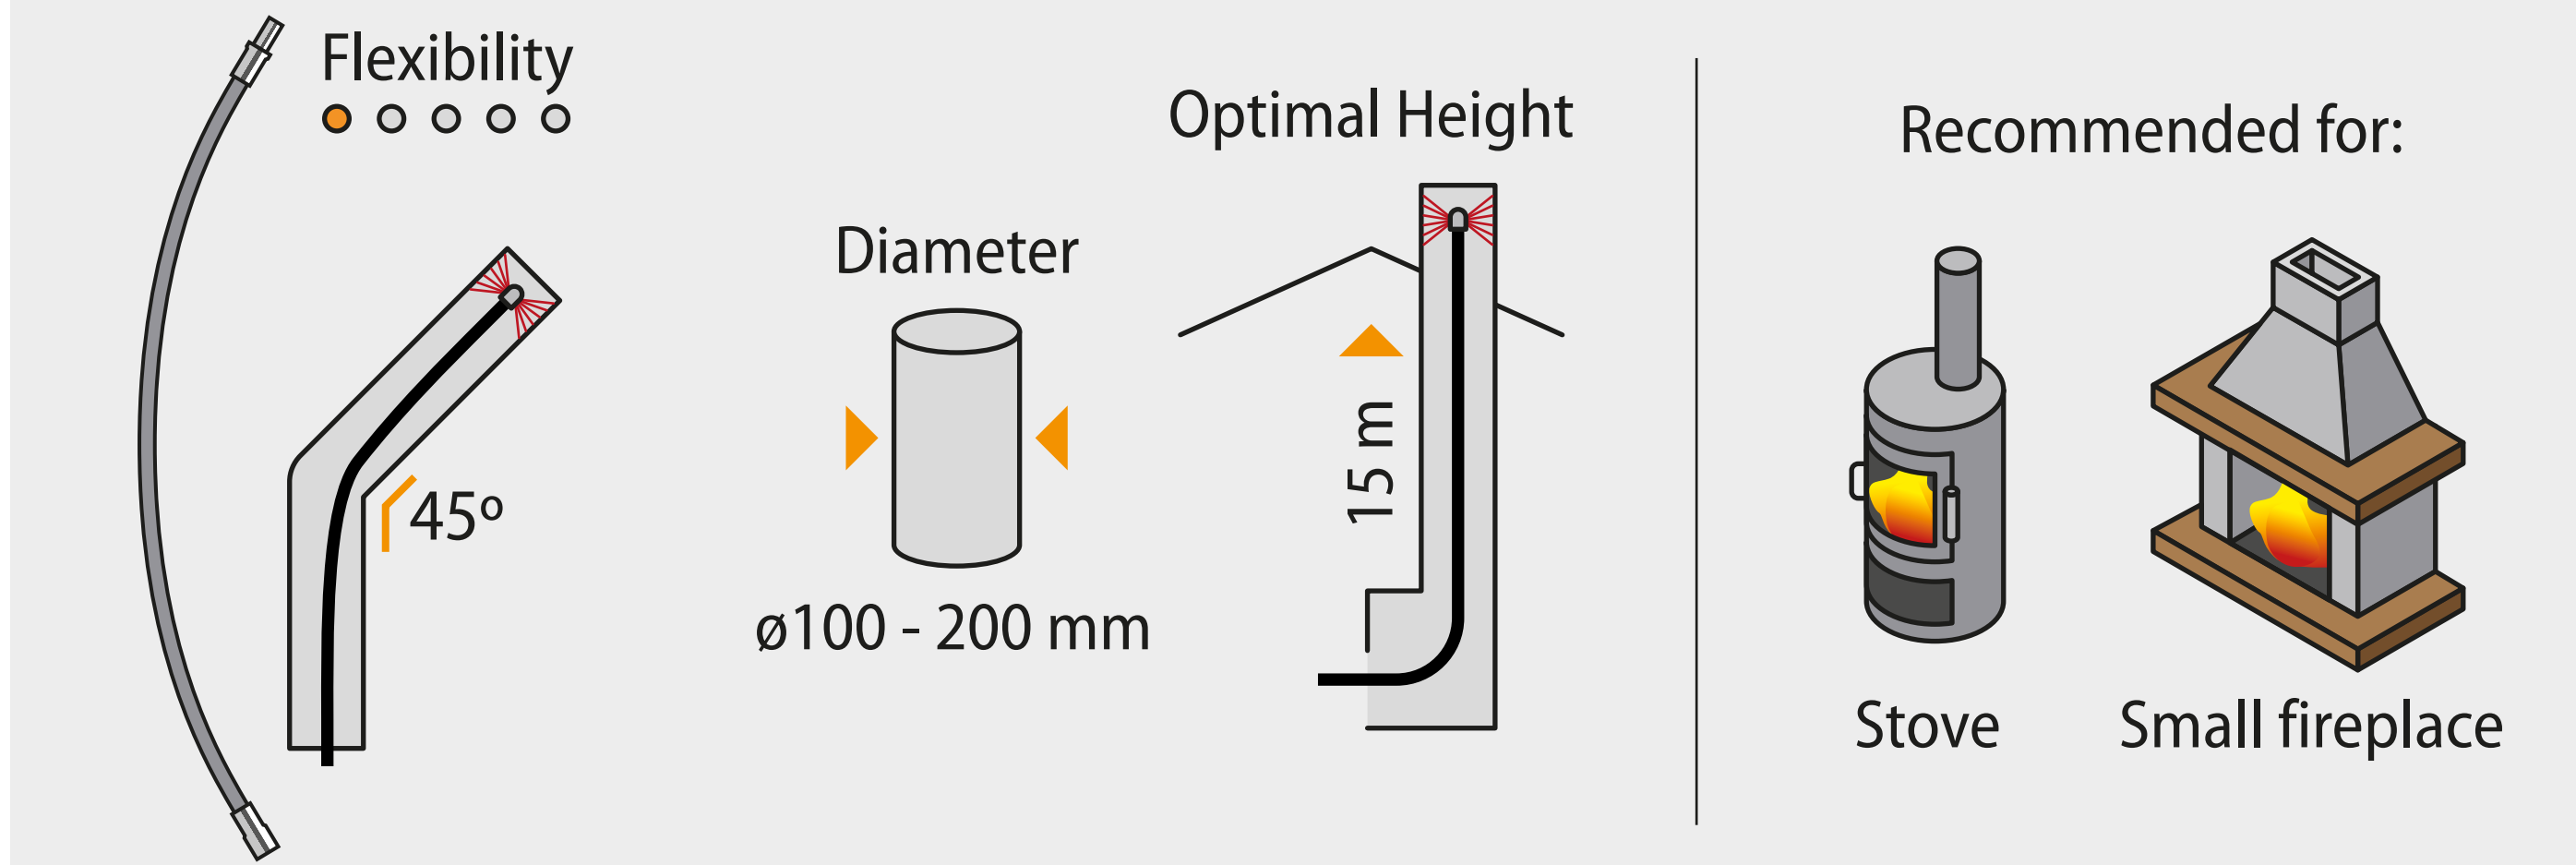

Sturdy Rod ø12 mm
Item no: 150-10

Minimal flexibility and solid rods are ideally suited for blocked chimneys or hard residues cleaning.

Length: 1 m
ø12 mm
Color: GRAY