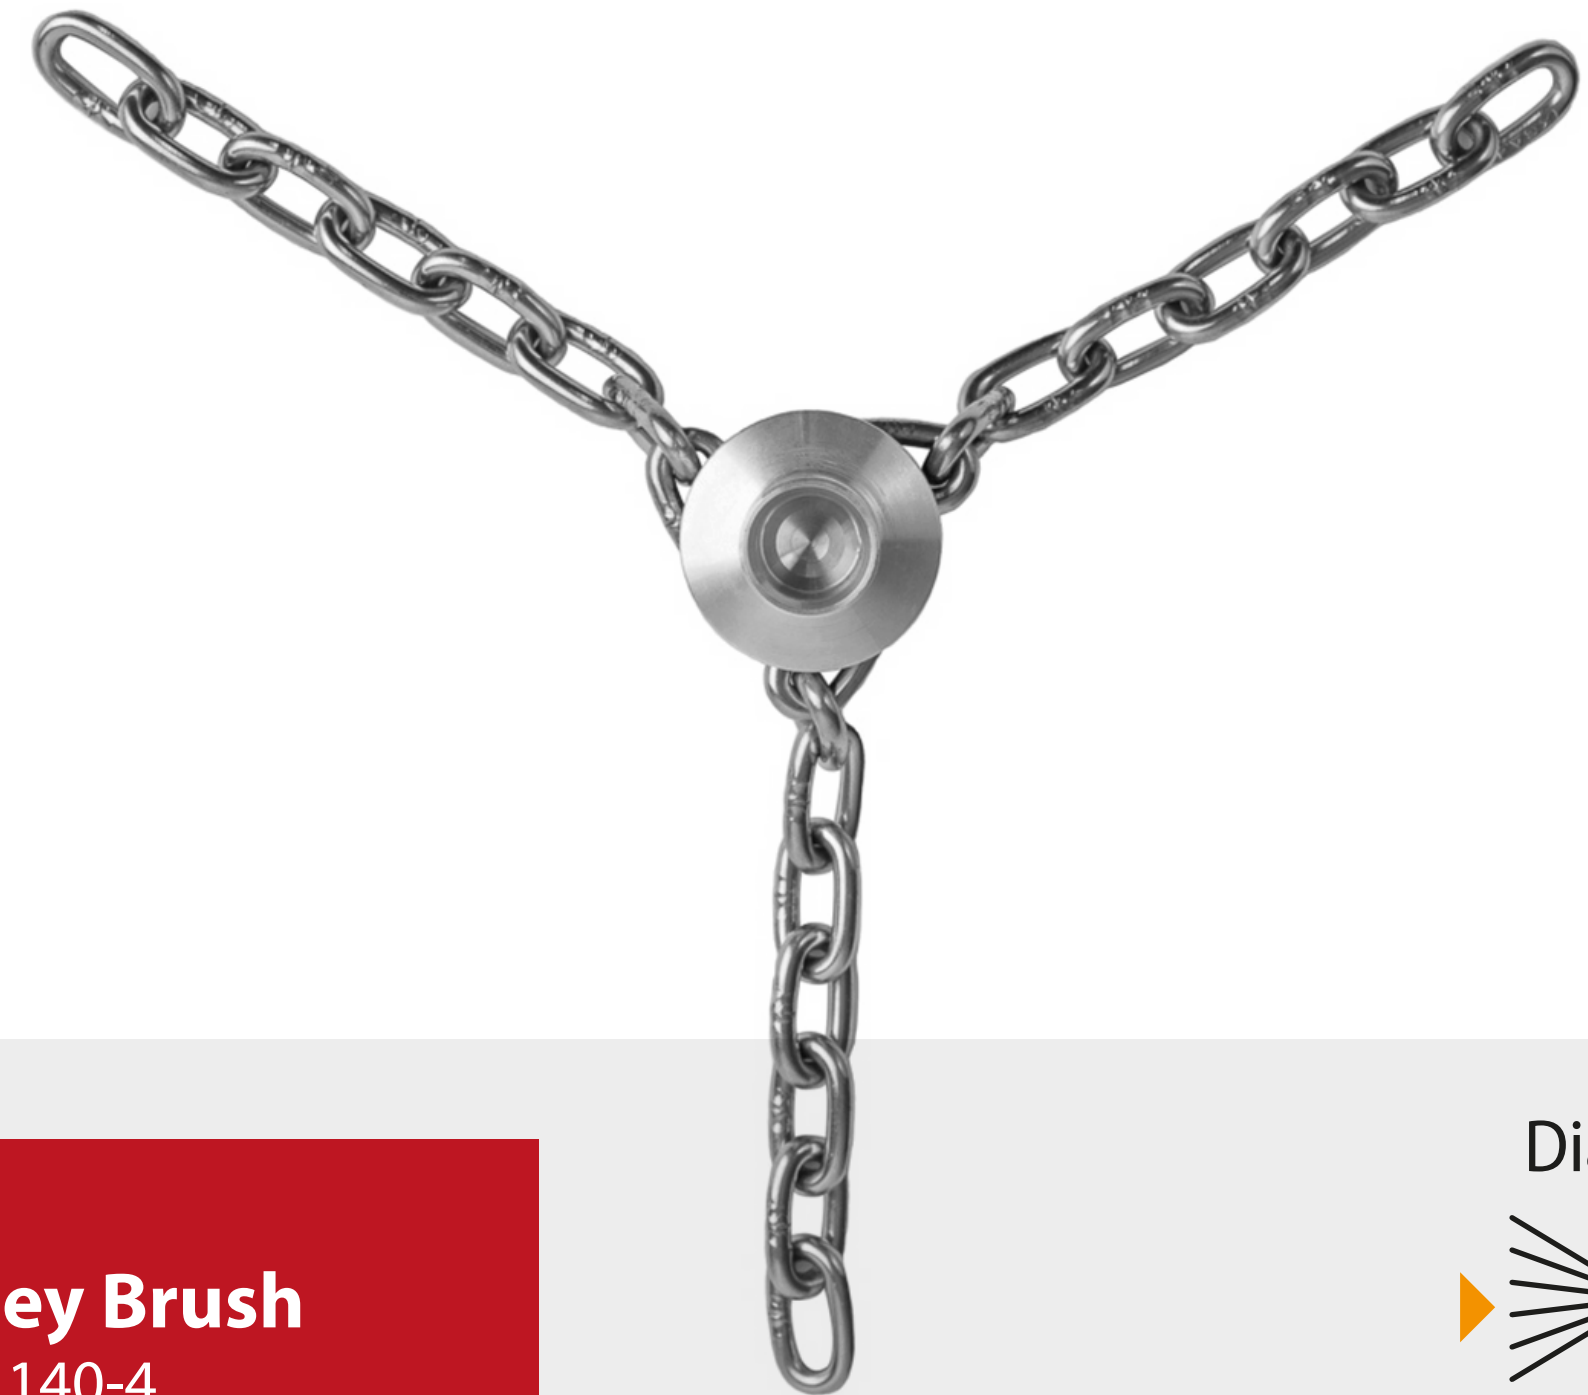

Recommended for:

Pellet

Stove

Fireplace

3D view ▶

Chain Chimney Brush

Item no: 140-4

Brush head with stainless steel chain, \varnothing 30 cm diameter. Used to remove creosote and tar deposits from chimneys and flues. Chain can be replaced when worn.