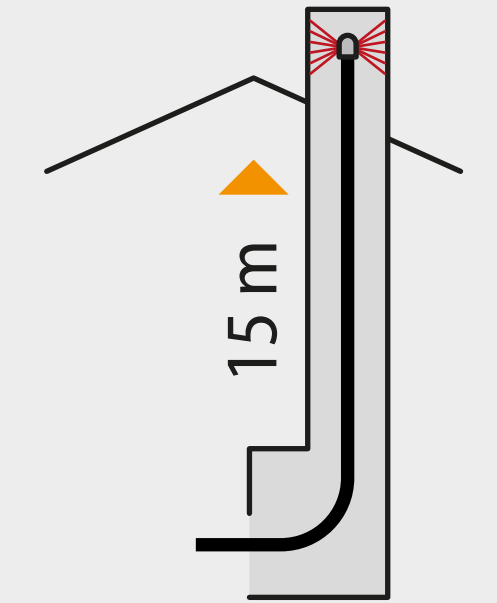

Drill adapter
Item no: 150-7 | **1 pc**

Protective tube
Item no: 150-9 | **1 pc**

6-meter KIT
Item no: 150

Flexibility

Optimal Height

Diameter

ø100 - 200 mm

Recommended for: