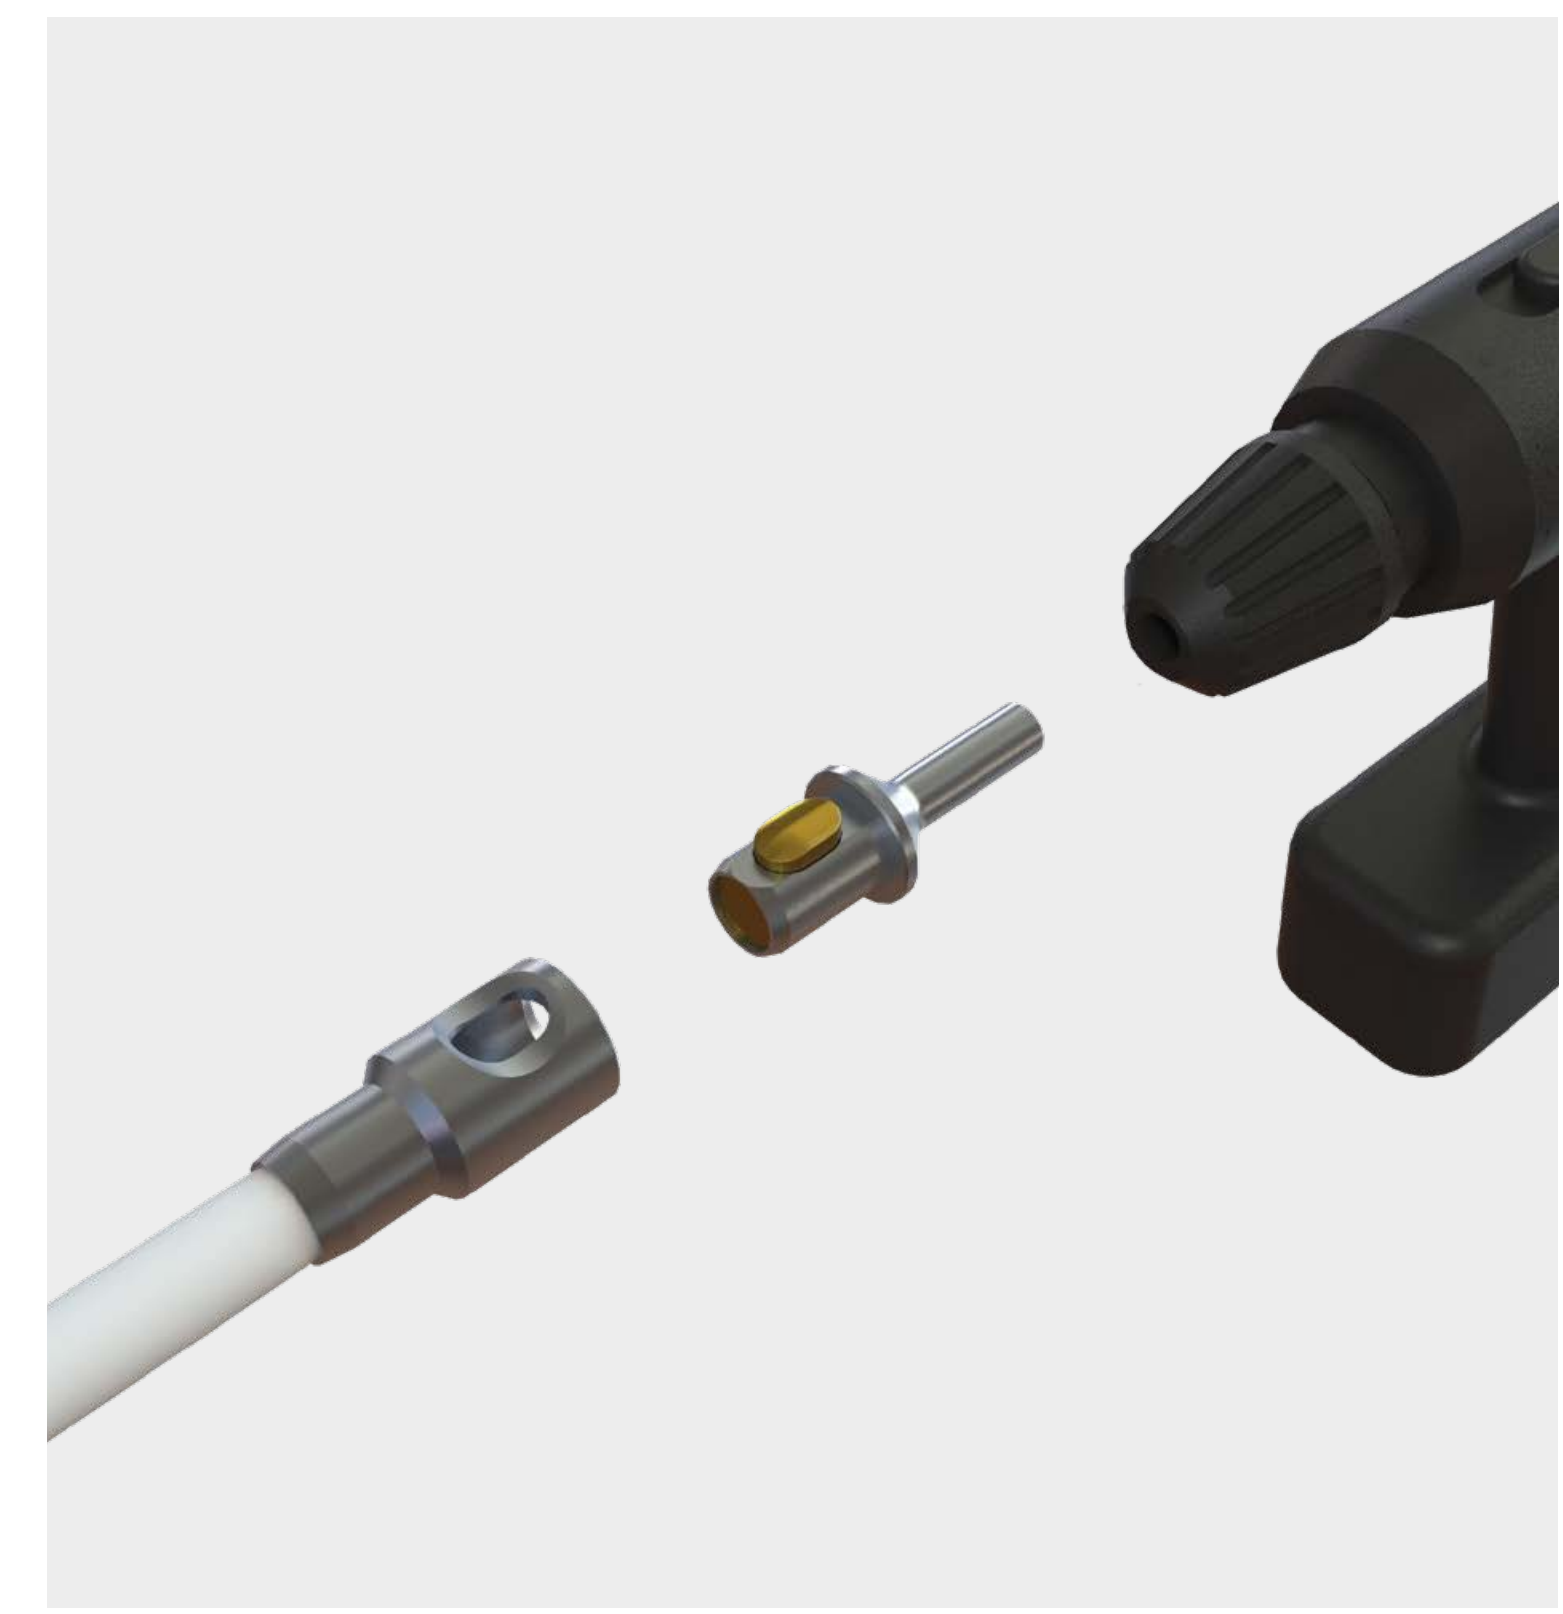

Tornado | Introduction | Click lock system

up to **10** times **FASTER**