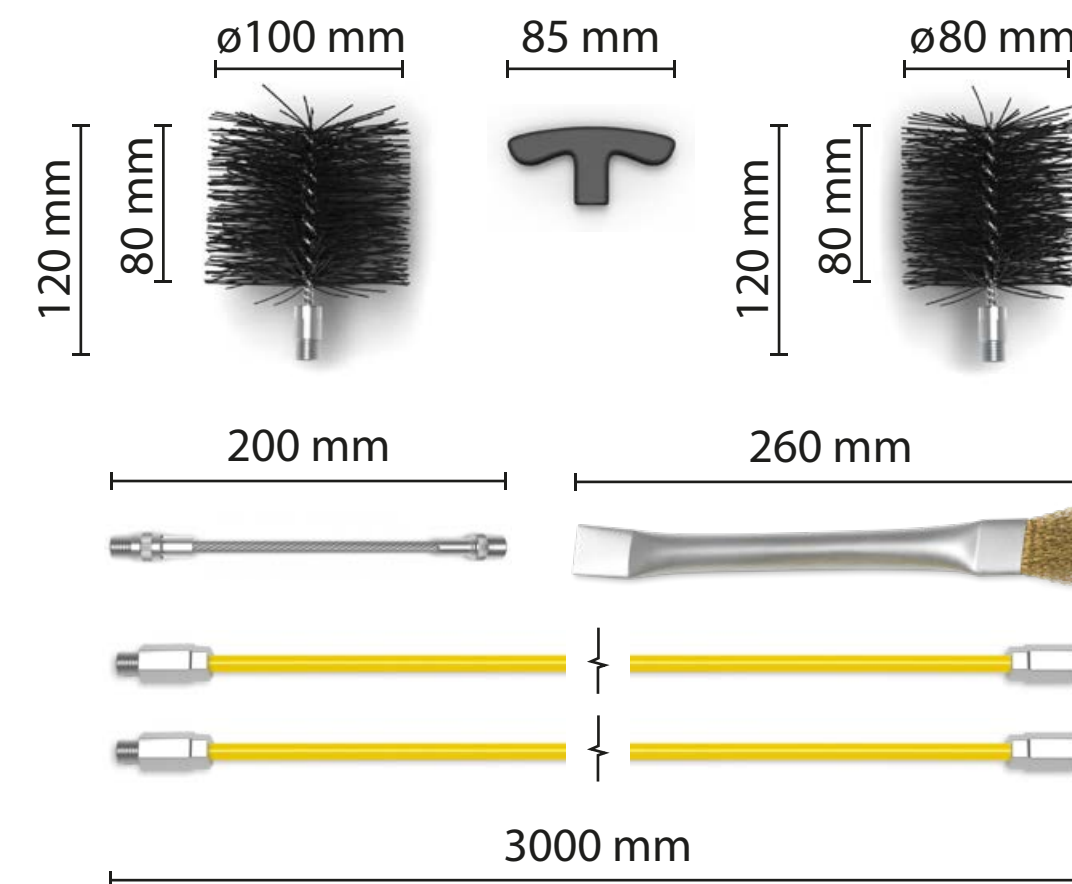

6-meter KIT
Item no: ???