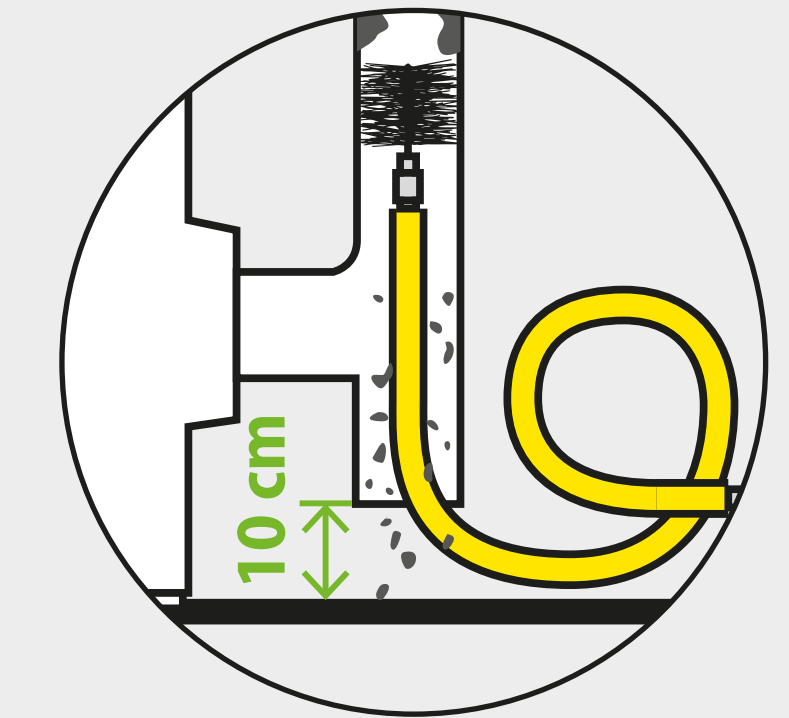

Flexibility

Diameter