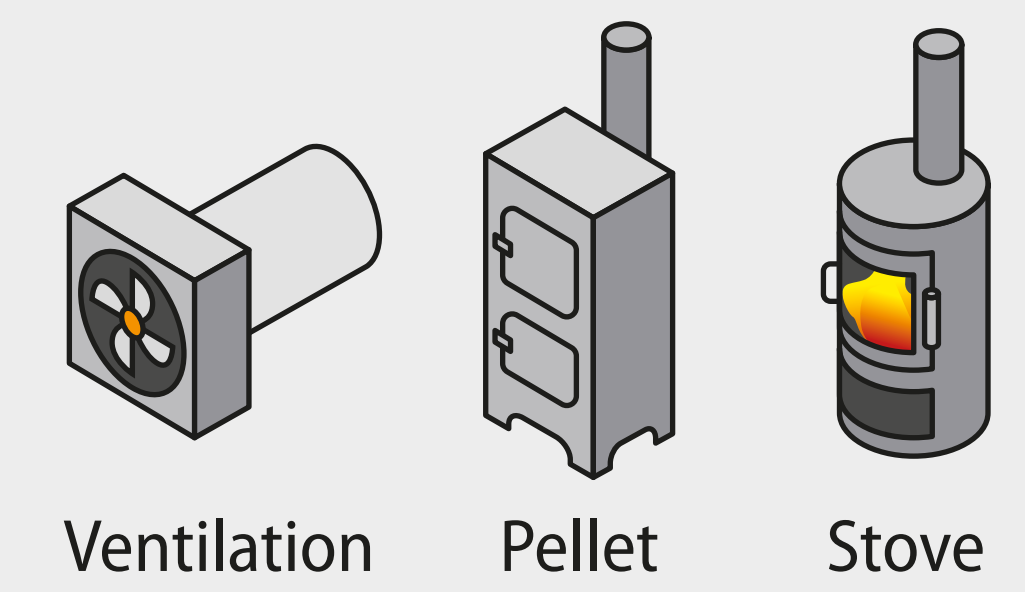

Universal brush

Item no: 170-2

Brush head with nylon bristles, ø 45 cm diameter. Bristles can be replaced when worn.

Recommended for:

Ventilation brush

Item no: 170-5

Brush head with nylon bristles, 45 cm diameter. Used for narrow chimneys and ventilation duct cleaning. Bristles can be replaced when worn.

Recommended for: