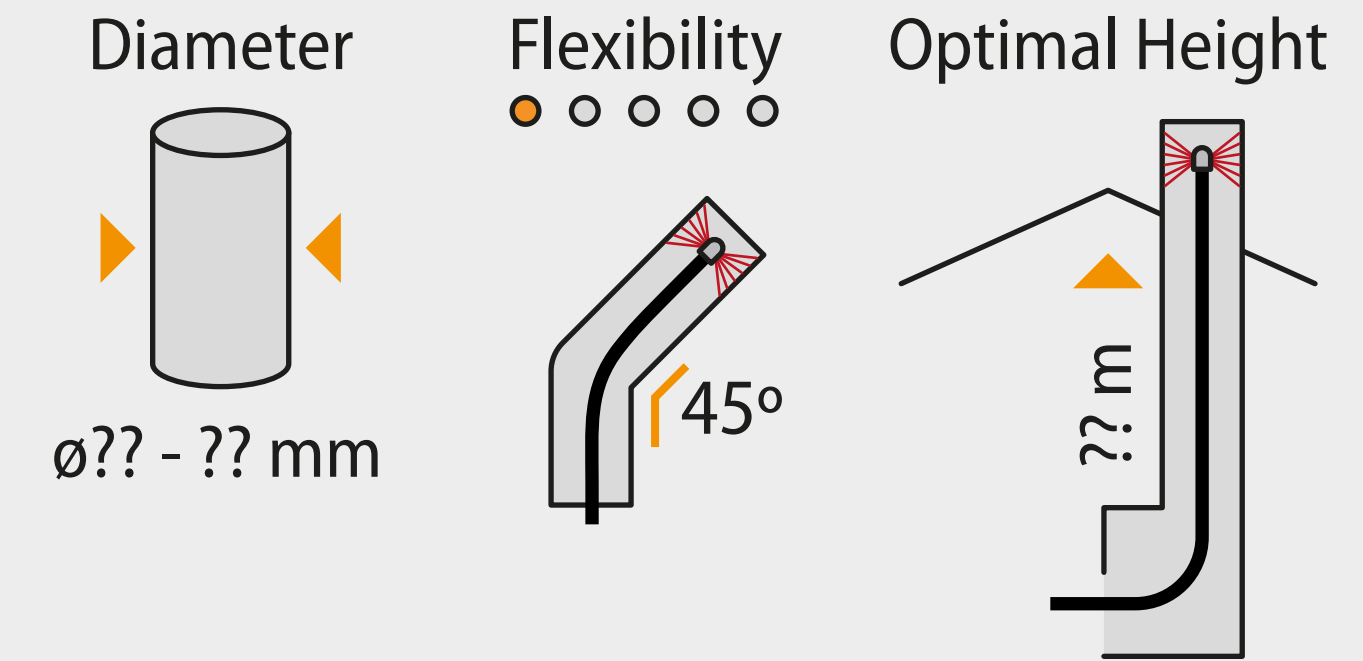

Strypai su sriegiu