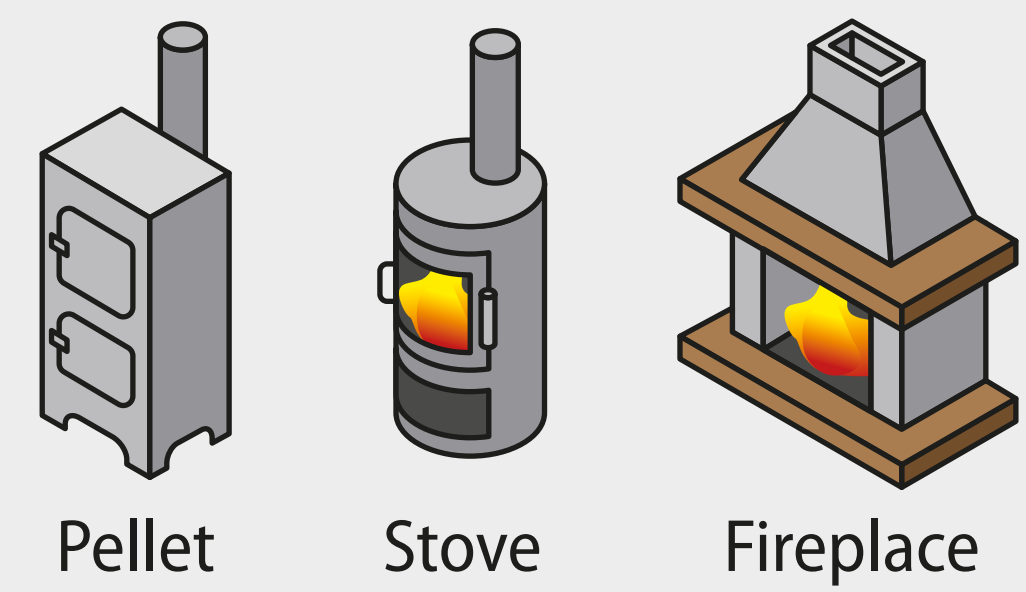

3D view ▶

Universal brush

Item no: 170-2

Brush head with nylon bristles, ø 45 cm diameter. Bristles can be replaced when worn.

Recommended for:

3D view ▶

Ventilation brush

Item no: 170-5