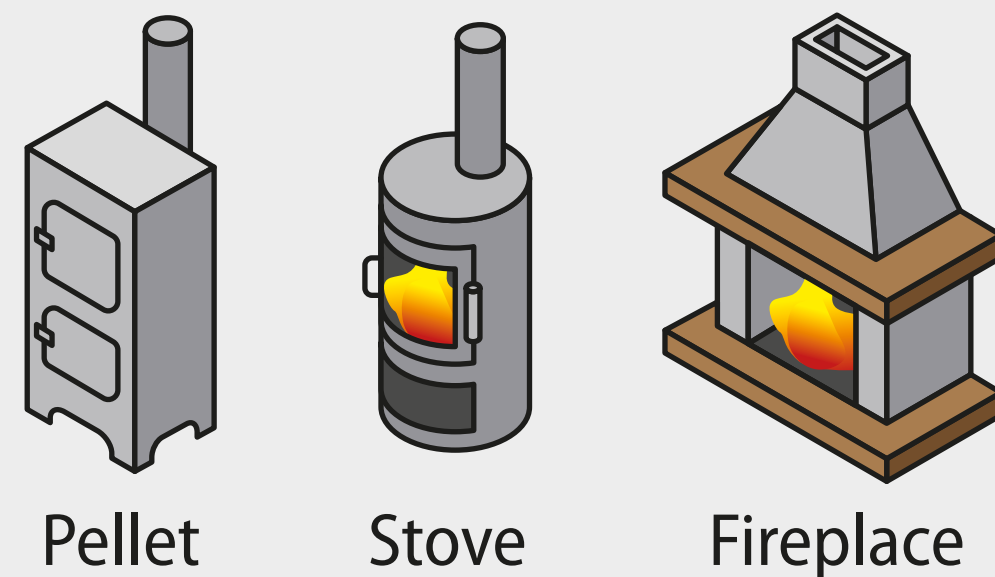

Sturdy Rod ø12 mm
Item no: 150-10

Minimal flexibility and solid rods are ideally suited for blocked chimneys or hard residues cleaning.

Length: 1 m
ø12 mm
 Color: GRAY

3D view ▶

Universal brush

Item no: 150-2

Brush head with nylon bristles, ø 45 cm diameter. Bristles can be replaced when worn.

Recommended for:

3D view ▶

Pellet brush

Item no: 150-5

Brush head with nylon bristles, 20 cm diameter. Used for pellet stoves, narrow chimneys and ventilation duct cleaning. Bristles can be replaced when worn.