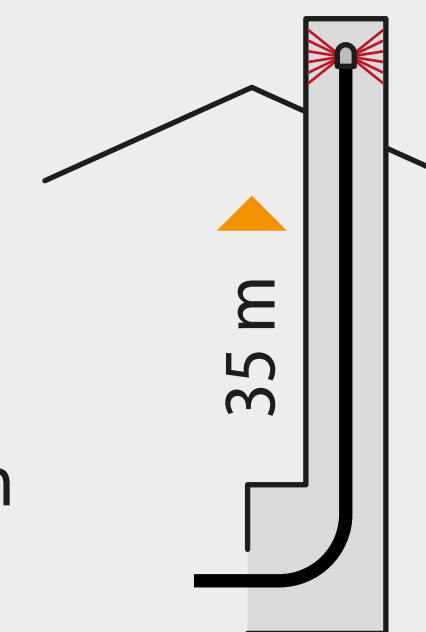

Large fireplace

Flexible Rod ø17 mm

Item no: 170-1

Rods are made from durable and flexible plastic. Can be used where bends are maximum 45°.

Length: 1 m

ø17 mm

Color: WHITE

Optimal Height