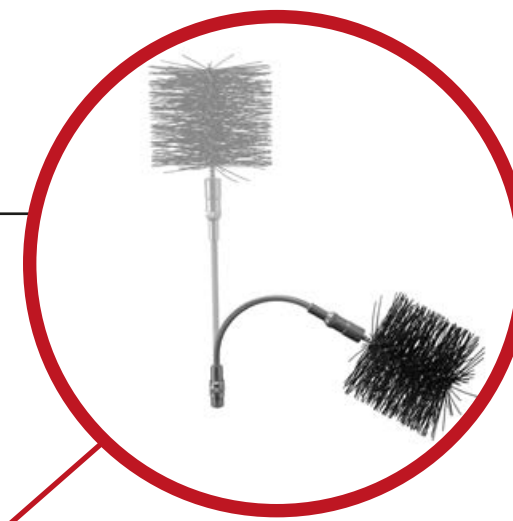

Diameter

Recommended for:

Pellet

Stove

Flexi PRO Stove Cleaning Kits

3-meter KIT
Item no: ???

3-meter KIT
Item no: ???

6-meter KIT
Item no: ???

Flexibility

Diameter

ø?? - ?? mm

Recommended for:

Pellet

Stove