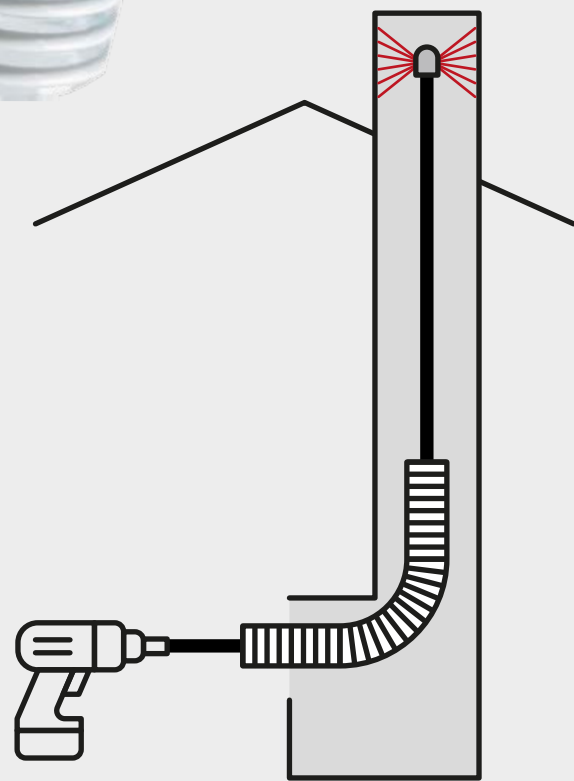

Recommended for:

3D view ▶

Cabel Chimney Brush

Item no: 150-3

Brush head with stainless steel cable, ø 35 cm diameter. Used to remove creosote and tar deposits from chimneys and flues.

Recommended for:

Pellet

Stove

Fireplace

3D view ▶

Chain Chimney Brush

Item no: 150-4

Brush head with stainless steel chain, ø 30 cm diameter. Used to remove creosote and tar deposits from chimneys and flues. Chain can be replaced when worn.

DO NOT use in stainless steel chimneys or liners.

Recommended for:

Pellet

Stove

Fireplace

Tornado HOME | Additional parts

Length: ? mm

ø? mm

Protective tube
Item no: 150-9

Rod protective tube is used to ensure that during chimney sweeping through the heating appliance opening, the rods are protected from mechanical damage that may be caused due to friction against the heating appliances edges.