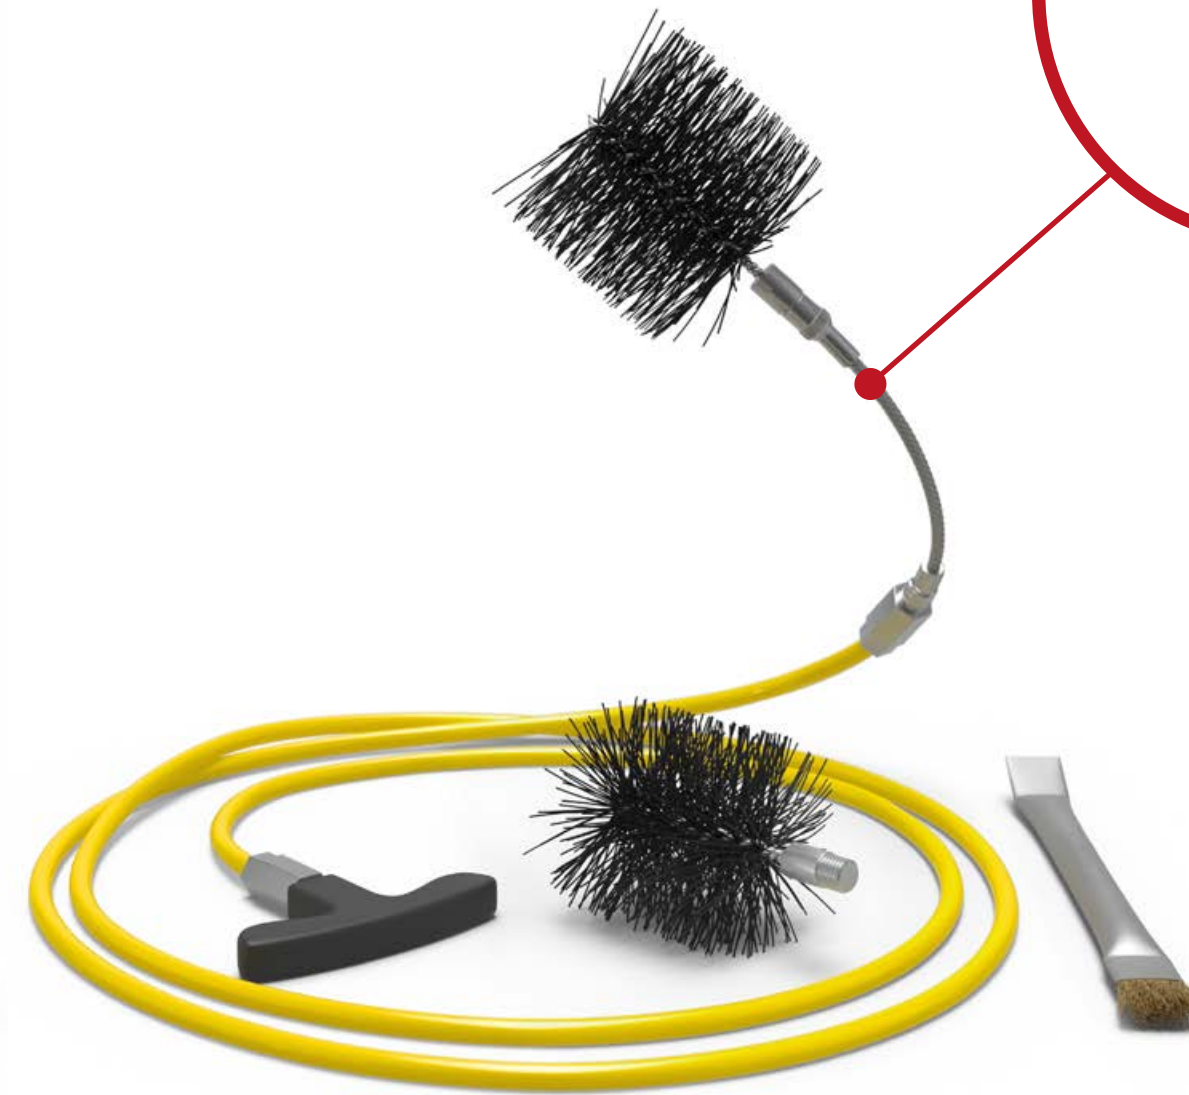

Recommended for:

3D view ▶

Cabel Chimney Brush

Item no: 150-3

Brush head with stainless steel cable, ø 35 cm diameter. Used to remove creosote and tar deposits from chimneys and flues.

Recommended for:

Pellet

Diameter

Recommended for:

Pellet

Stove

Flexi PRO Stove Cleaning Kits

3-meter KIT
Item no: ???

3-meter KIT
Item no: ???

6-meter KIT
Item no: ???

Flexibility

Diameter

ø?? - ?? mm

Recommended for:

Pellet

Stove