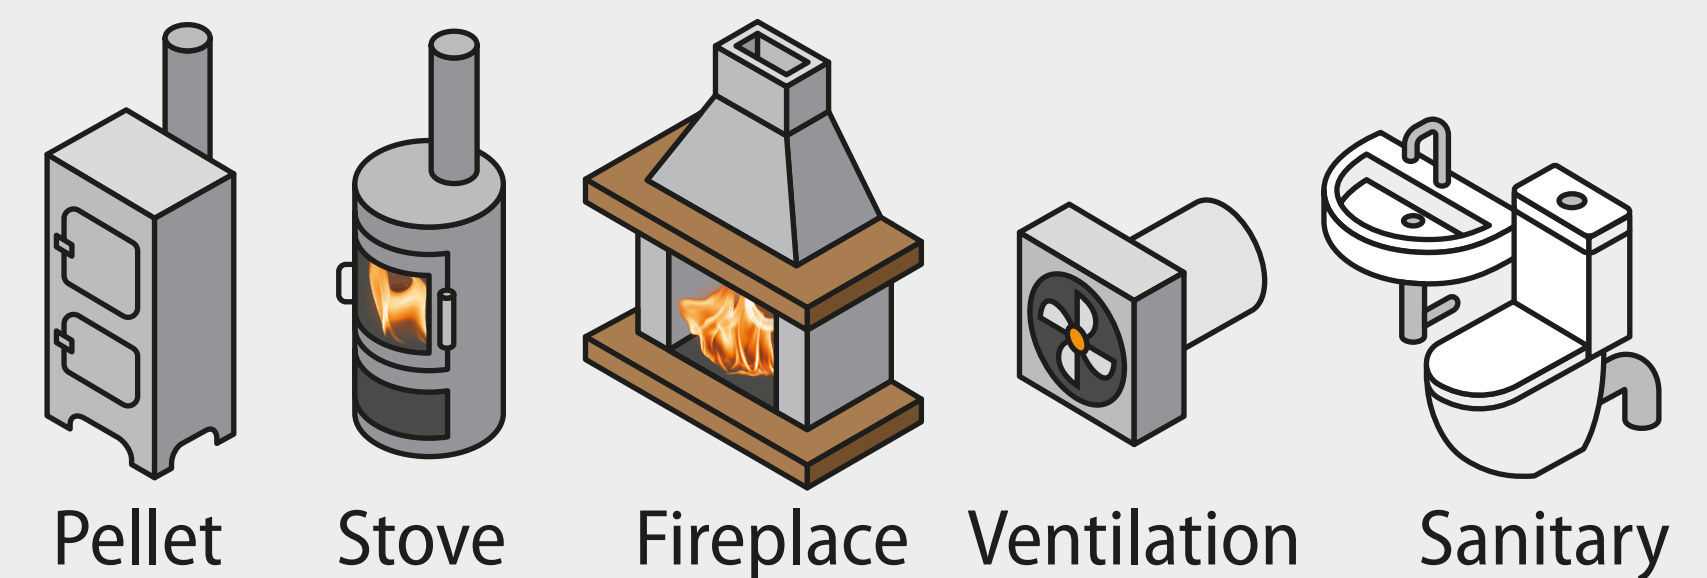

Recomended for: