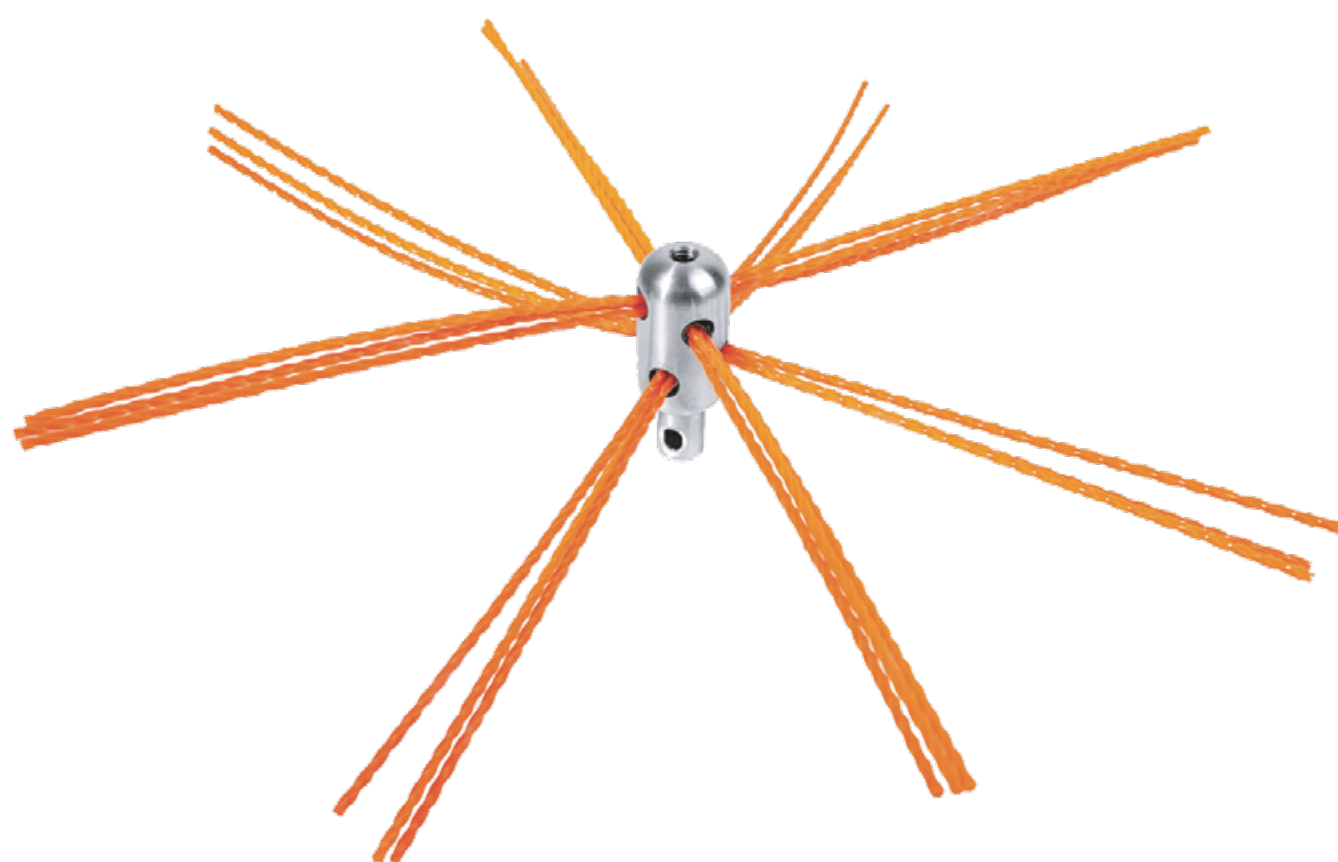

up to **10** times **FASTER**

Tornado PRO | 6 meter Kit

ø17 mm

Flexible rods | Item no: 170-1 | 1 m x 6 pcs

Carrying bag | Item no: 170-8 | 1 pcs

Universal sweeping brush ø45 cm with nylon bristles | Item no: 170-2 | 1 pc

Drill adapter
Item no: 170-7 | 1 pc

Protective tube
Item no: 170-9 | 1 pc

6-meter KIT
Item no: 174

Flexibility
● ● ● ● ●

Optimal Height
35 m

Diameter
ø200 - 350 mm

Recommended for:
Large fireplace

Tornado PRO | Additional parts | RODS

Flexible Rod ø15 mm

Item no: 170-?

Rods are made from durable and flexible plastic. Can be used where bends are maximum 90°.

Length: 1 m

ø15 mm

Color: BLACK

Optimal Height

Recommended for:

Large fireplace

Flexible Rod ø17 mm

Item no: 170-1

Rods are made from durable and flexible plastic. Can be used where bends are maximum 45°.

Length: 1 m

ø17 mm

Color: WHITE

Optimal Height