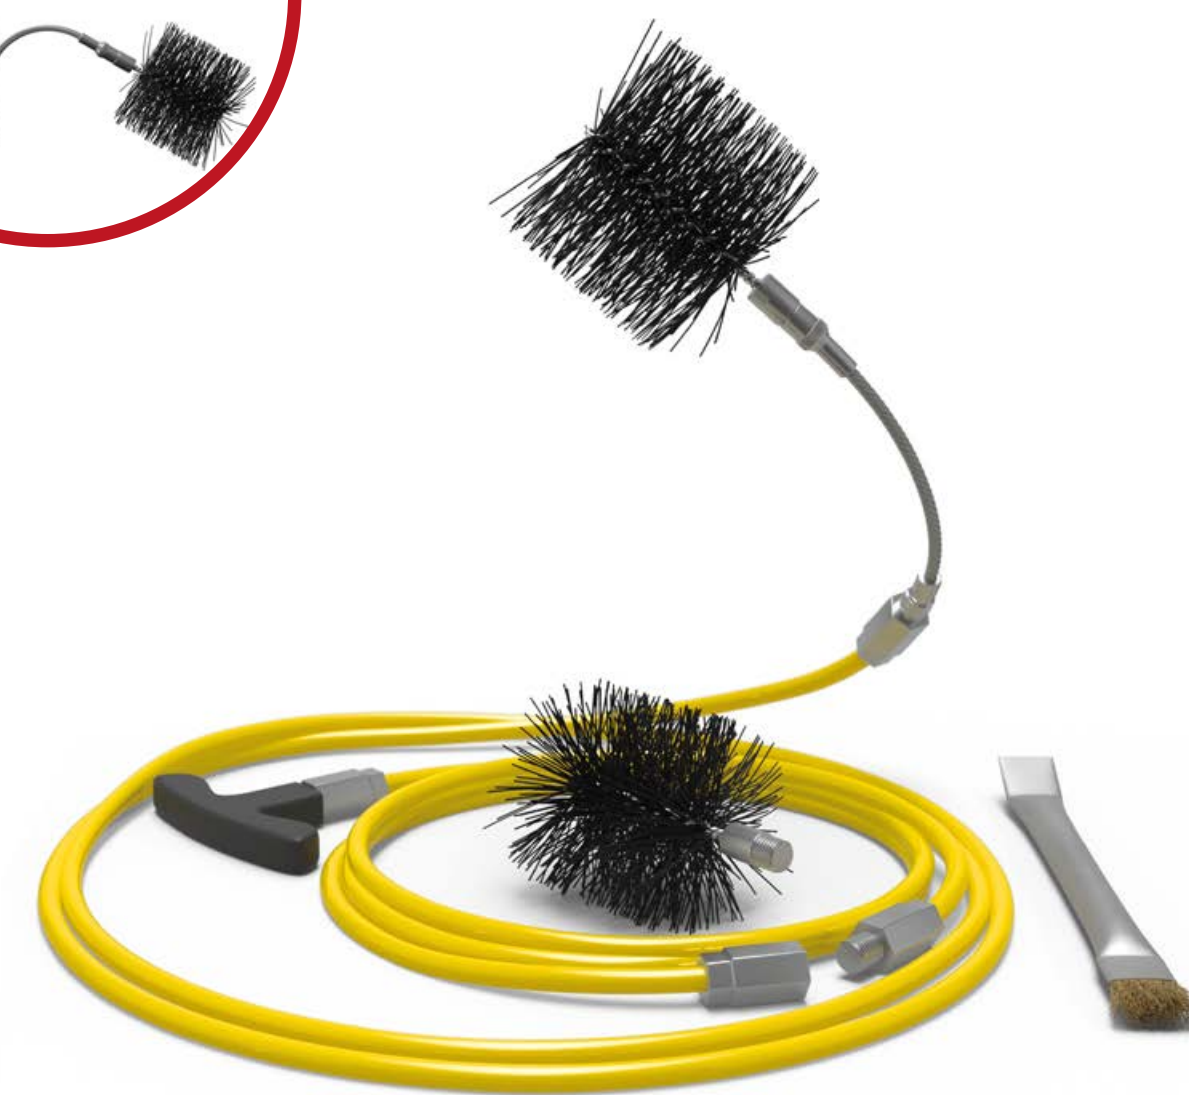

Diameter

Recommended for:

Pellet

Stove

Flexi PRO Stove Cleaning Kits

3-meter KIT
Item no: ???

3-meter KIT
Item no: ???

6-meter KIT
Item no: ???

Flexibility

Diameter

ø?? - ?? mm

Recommended for:

Pellet

Stove