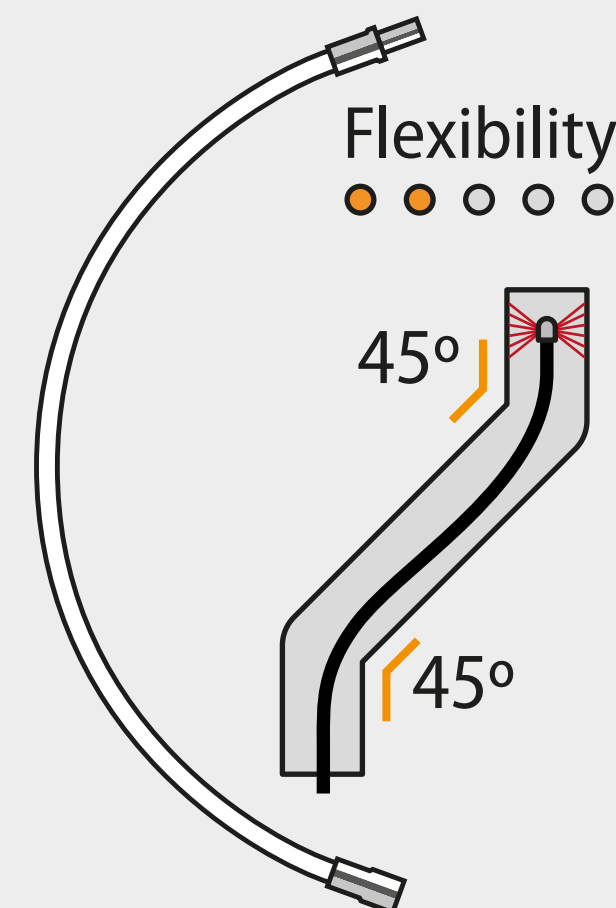

Large fireplace

Flexible Rod ø17 mm

Item no: 170-1

Rods are made from durable and flexible plastic. Can be used where bends are maximum 45°.

Length: 1 m

ø17 mm

Color: WHITE

Optimal Height