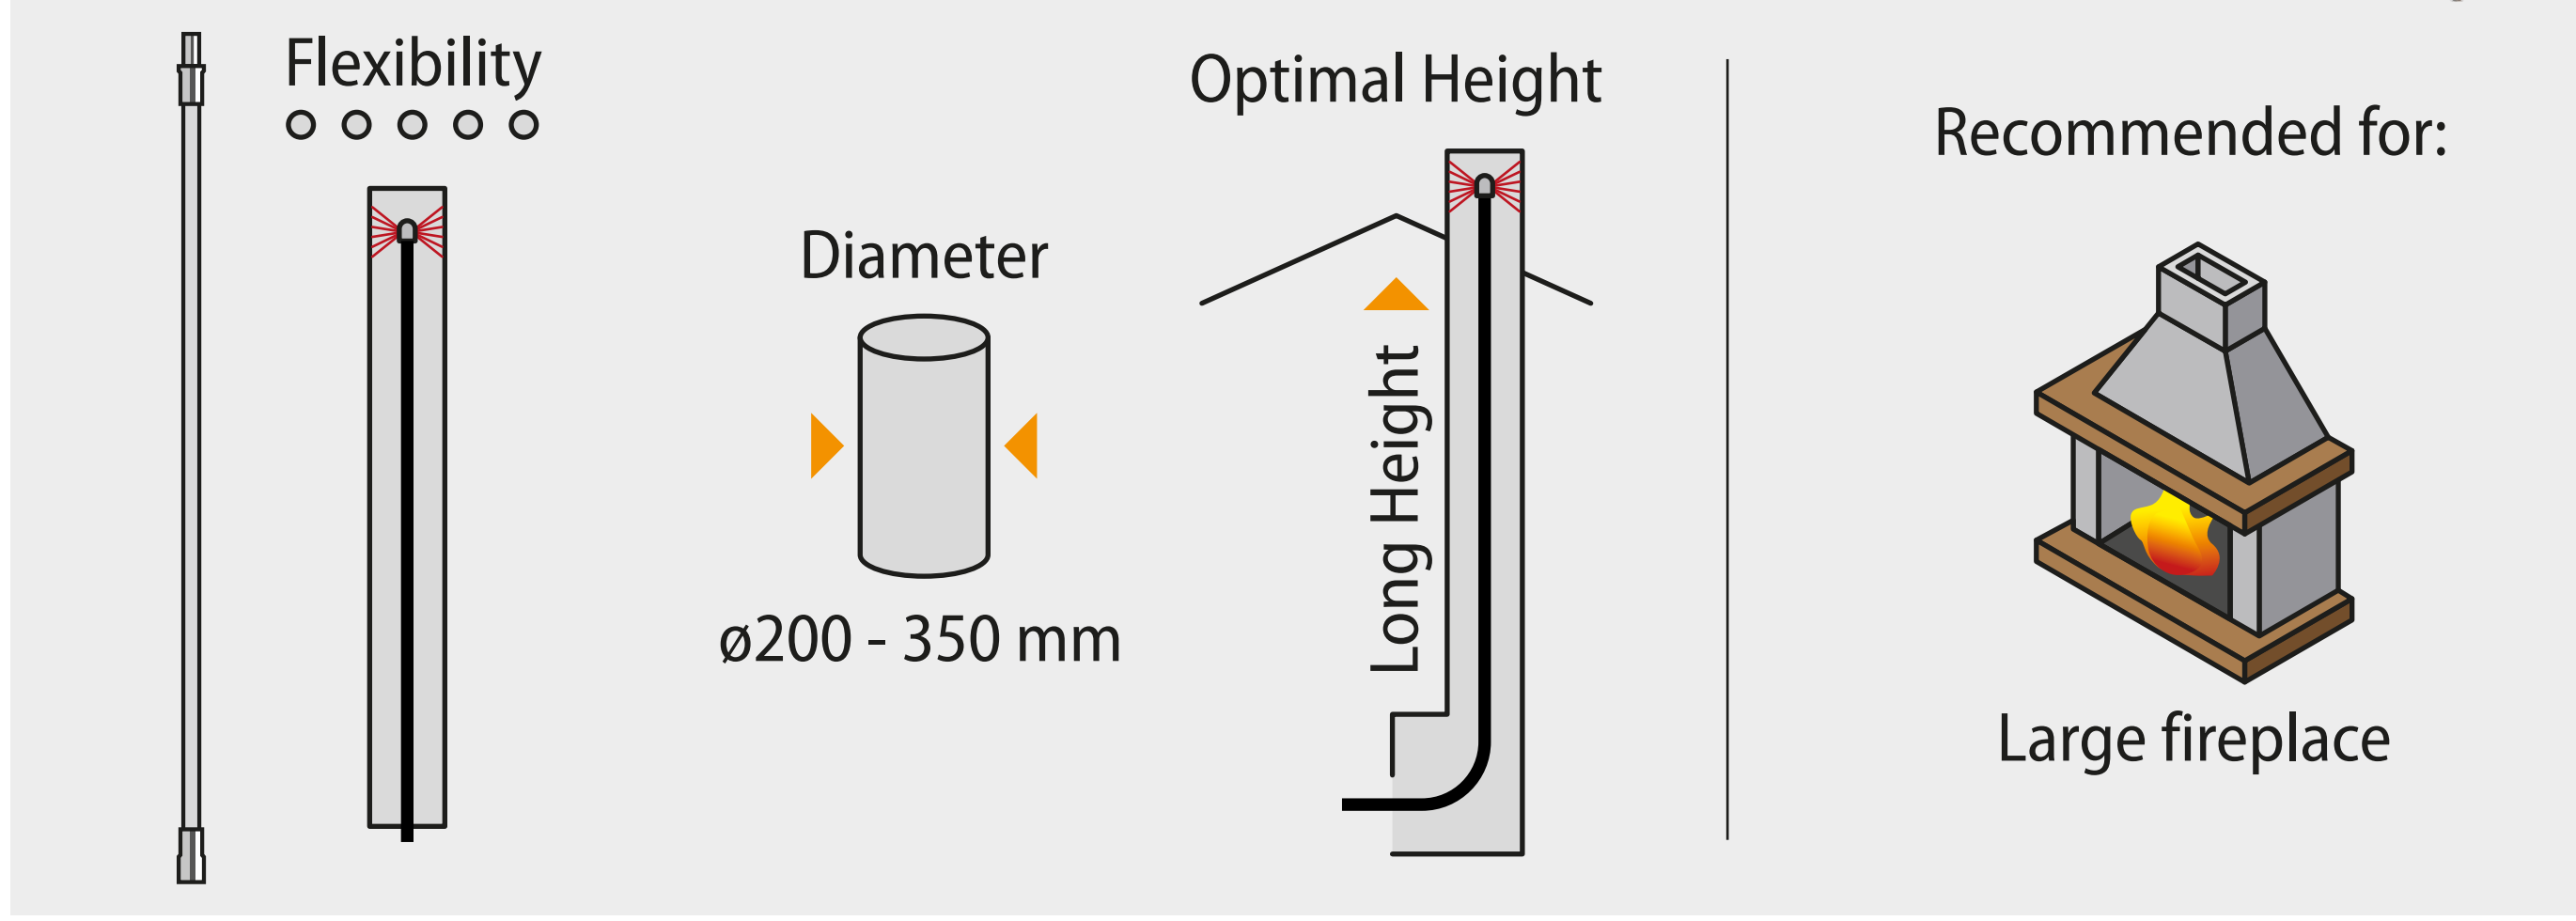

PRO Rod ø17 mm
Item no: 170-?

Minimal flexibility and solid rods are ideally suited for blocked chimneys or hard residues cleaning.

Length: 1 m   **ø17 mm**
Color: ALUMINUM