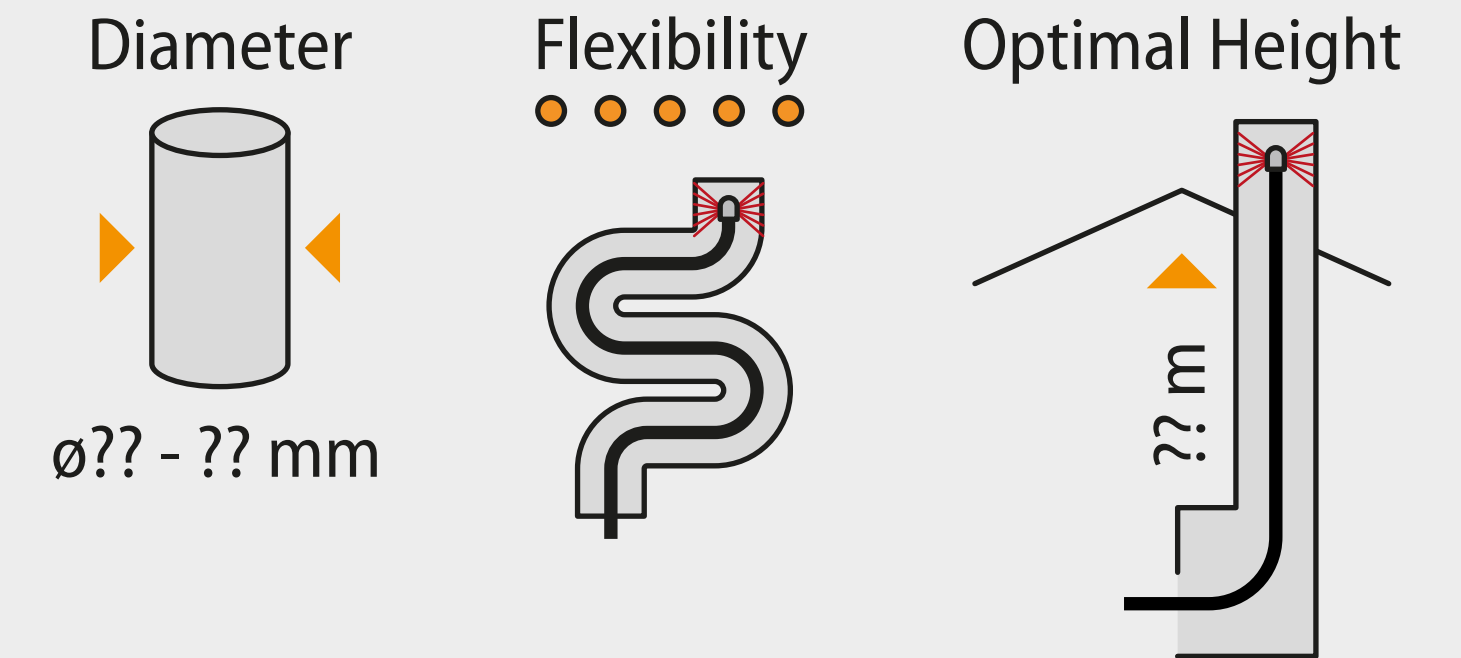

Tornado COBRA