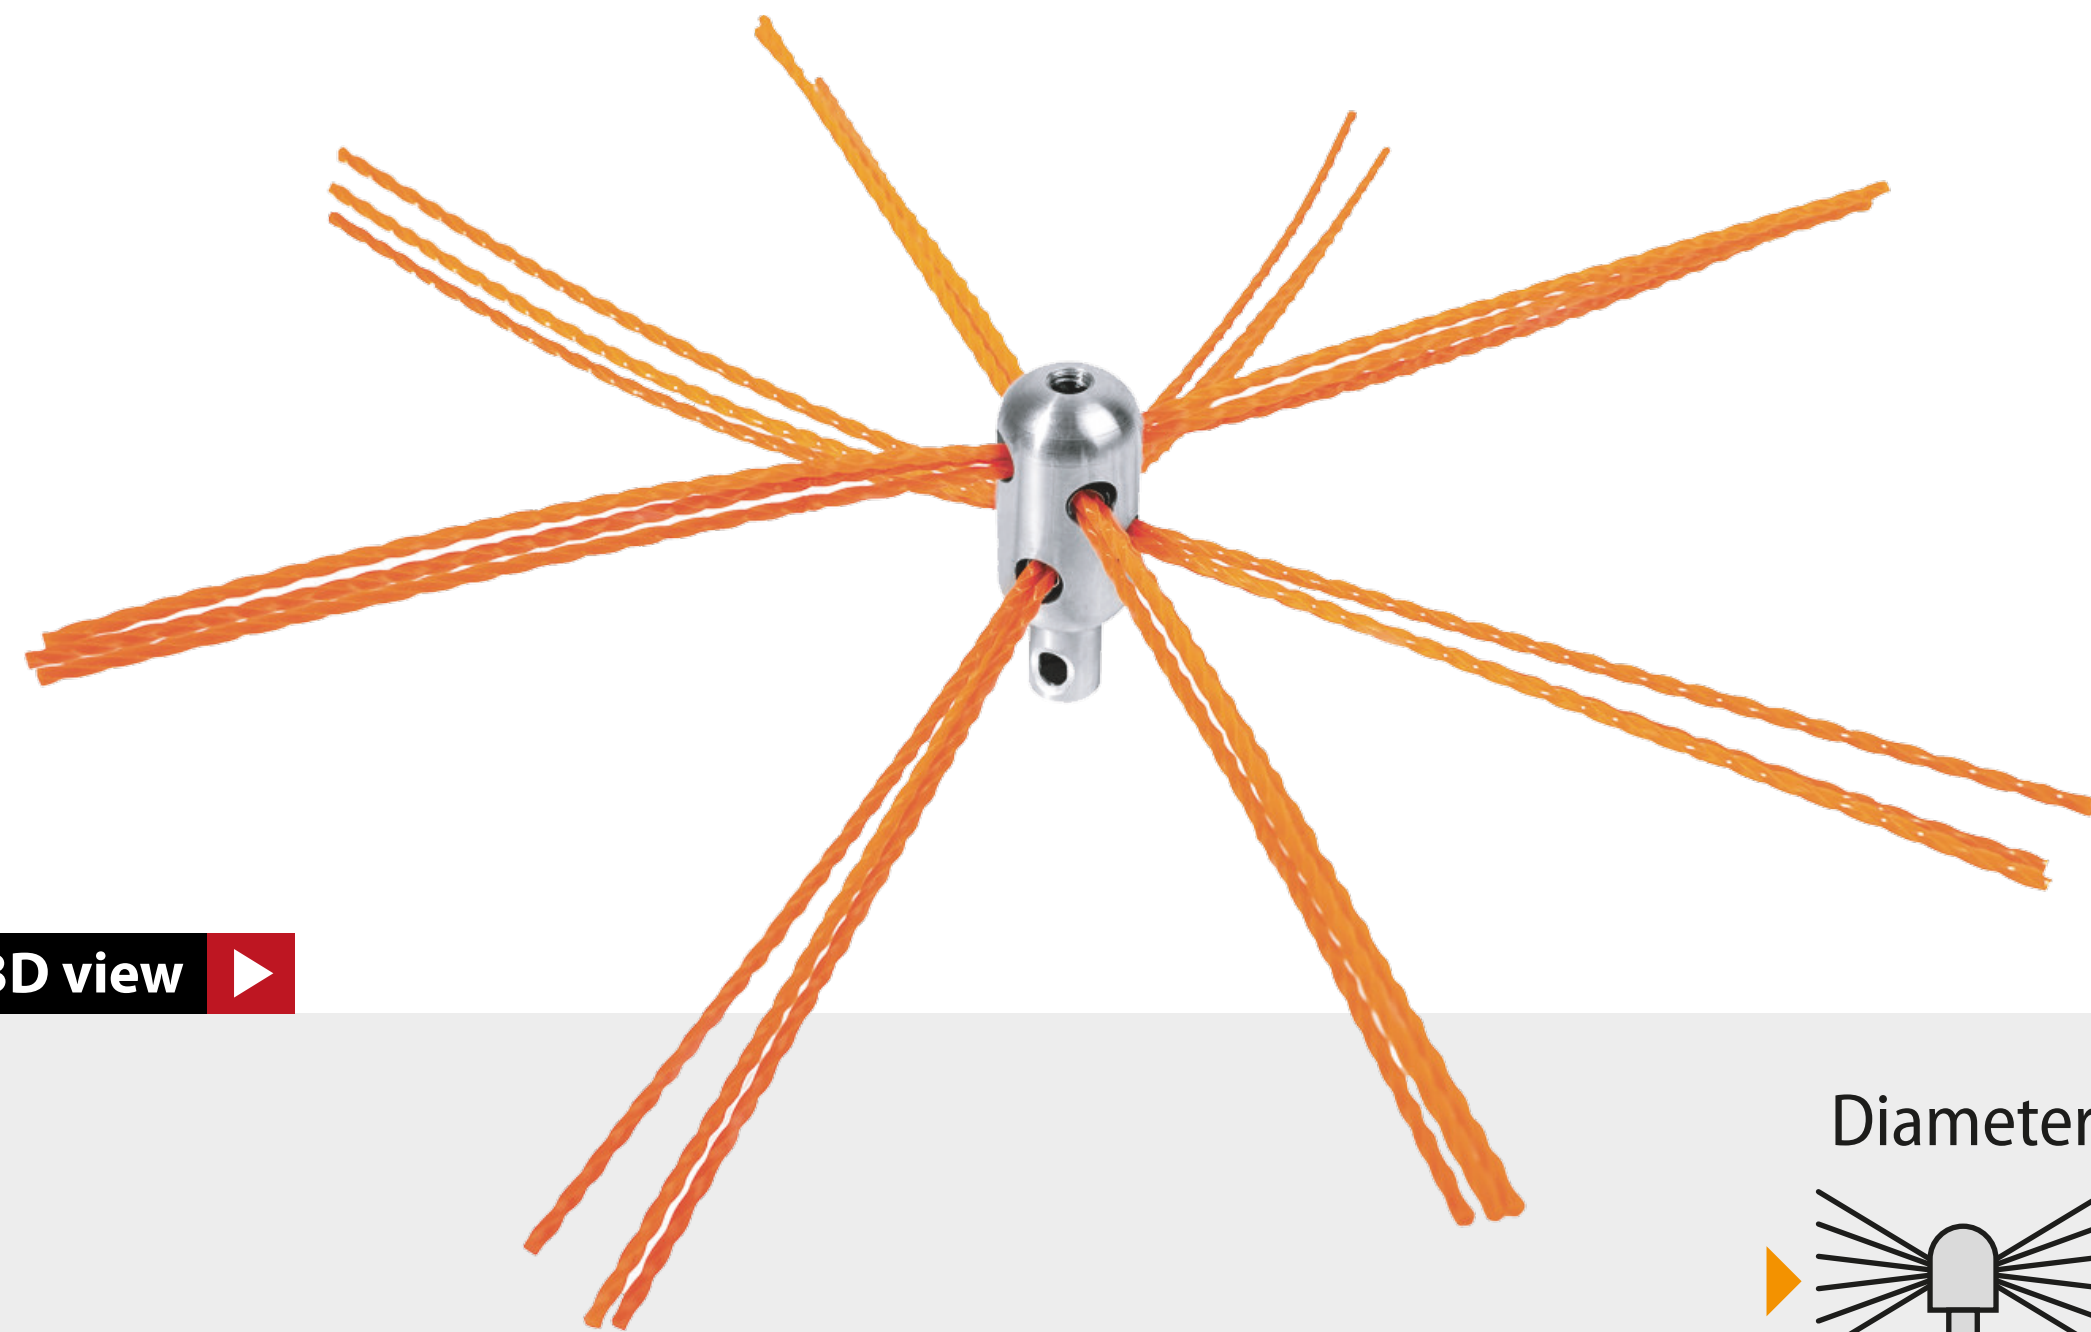

3D view ▶

Universal brush

Item no: 150-2

Brush head with nylon bristles, ø 45 cm diameter. Bristles can be replaced when worn.

Recommended for: