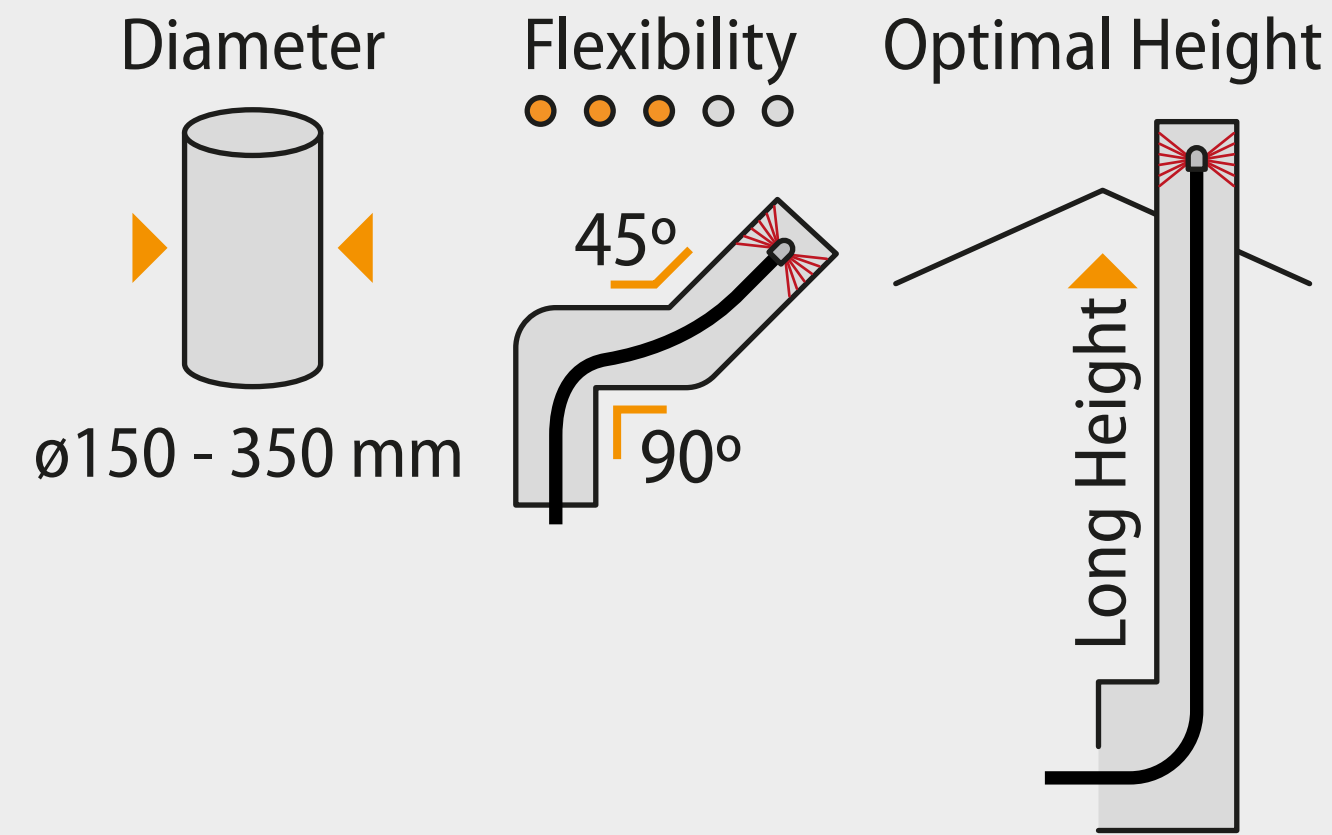

Tornado PRO