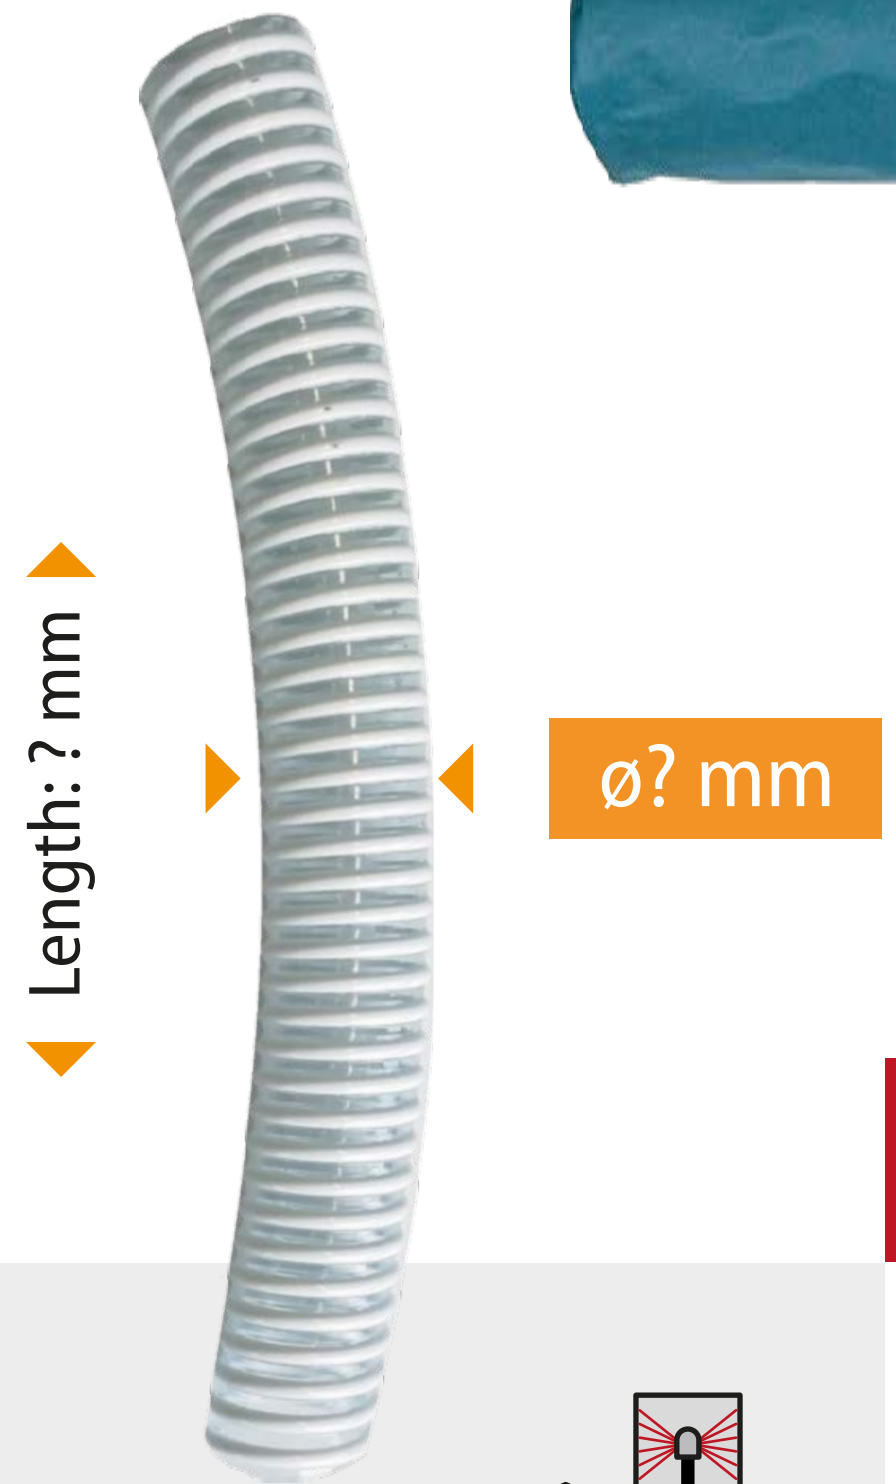

Protective tube
Item no: 170-9