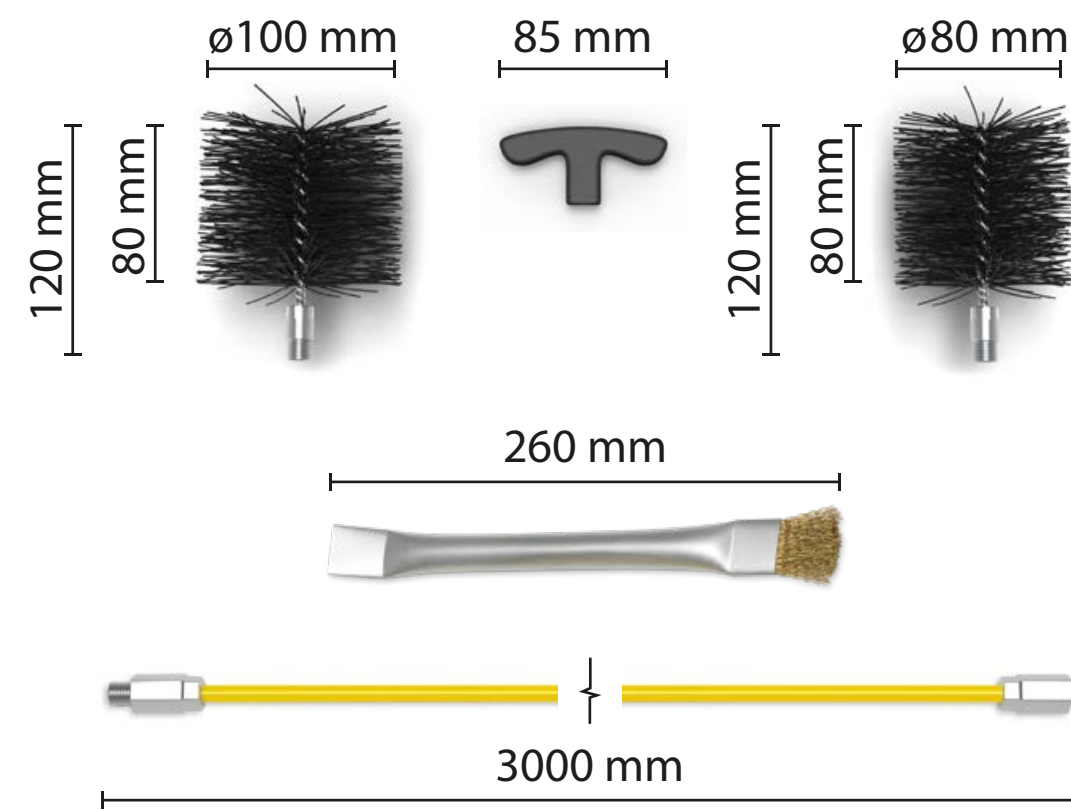

3-meter KIT
Item no: ???