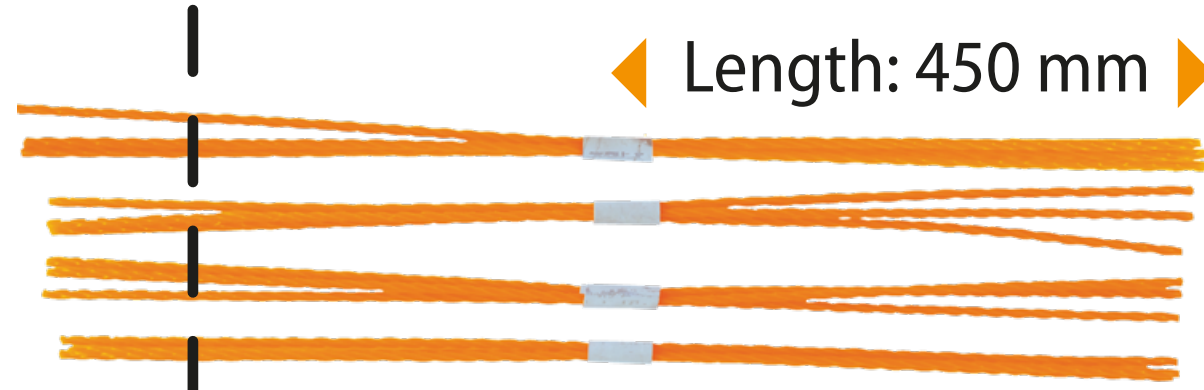

Rod protective tube is used to ensure that during chimney sweeping through the heating appliance opening, the rods are protected from mechanical damage that may be caused due to friction against the heating appliances edges.