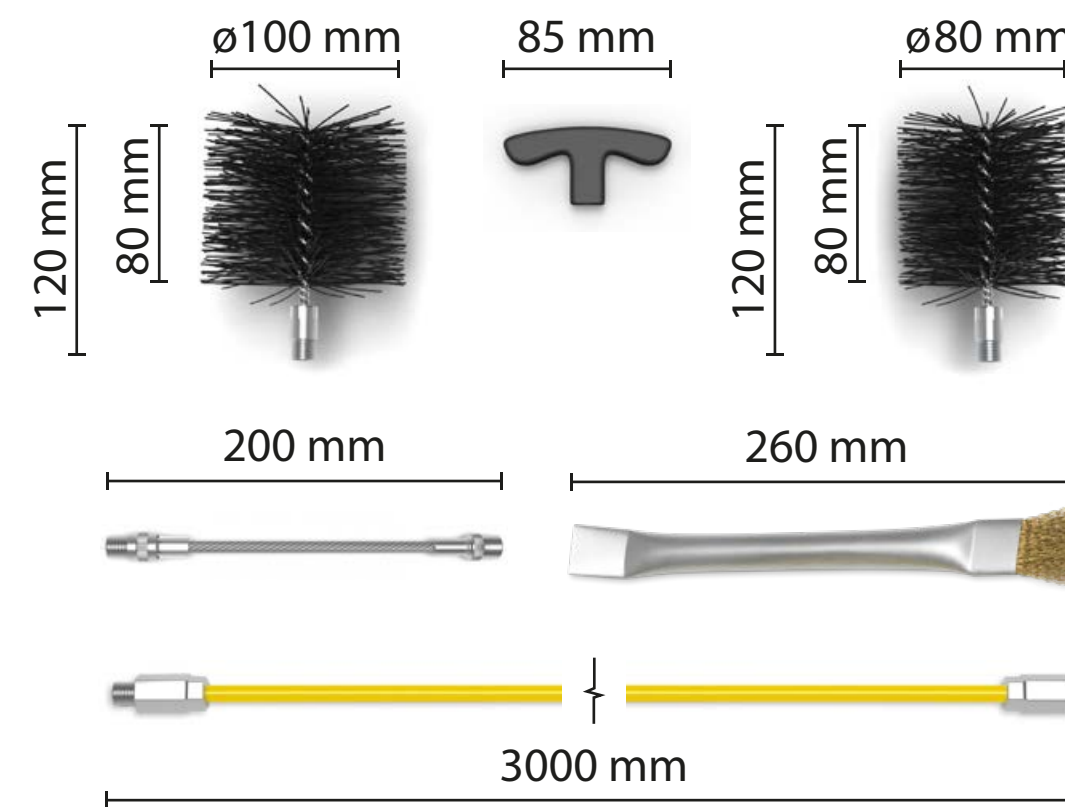

Diameter

Recommended for:

Pellet

Stove

Flexi PRO Stove Cleaning Kits

3-meter KIT
Item no: ???

3-meter KIT
Item no: ???

6-meter KIT
Item no: ???

Flexibility

Diameter

ø?? - ?? mm

Recommended for:

Pellet

Stove