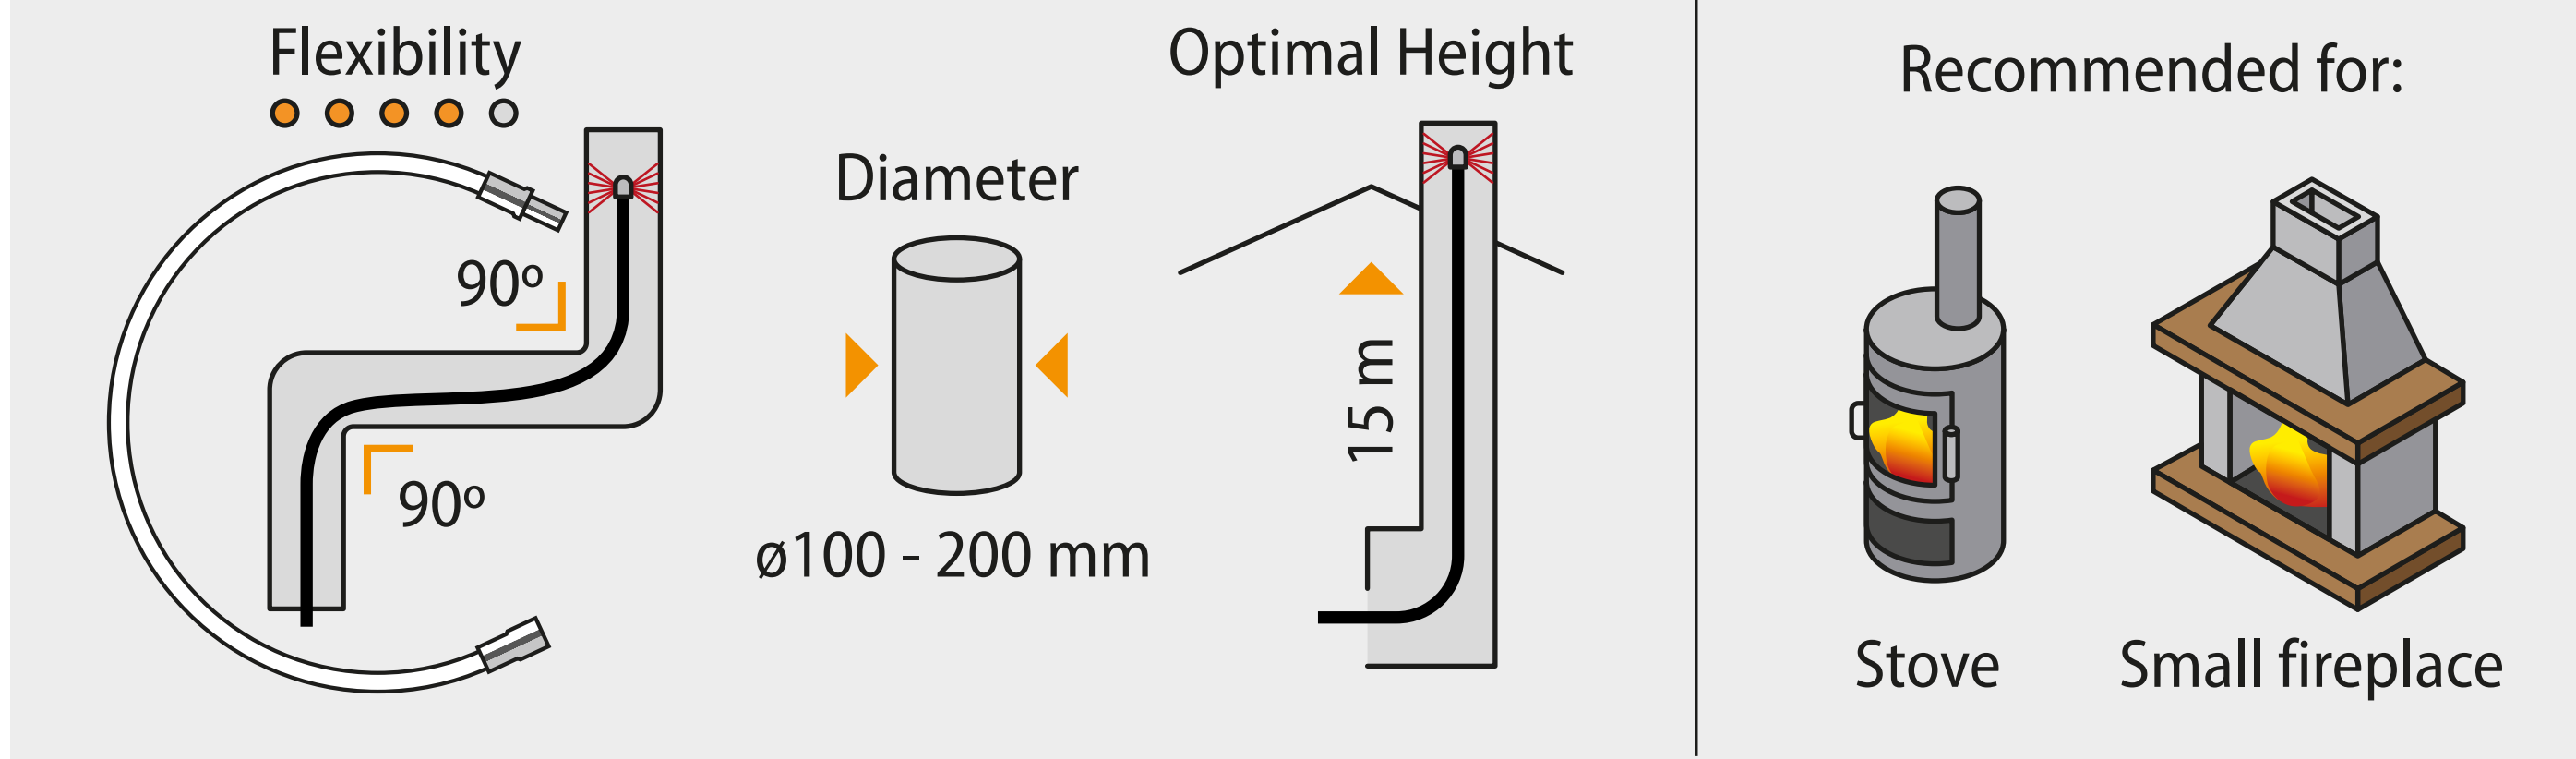

Flexible Rod ø12 mm
Item no: 150-1

Rods are made from durable and flexible plastic. Can be used where bends are maximum 45°.

Length: 1 m
ø12 mm
Color: WHITE