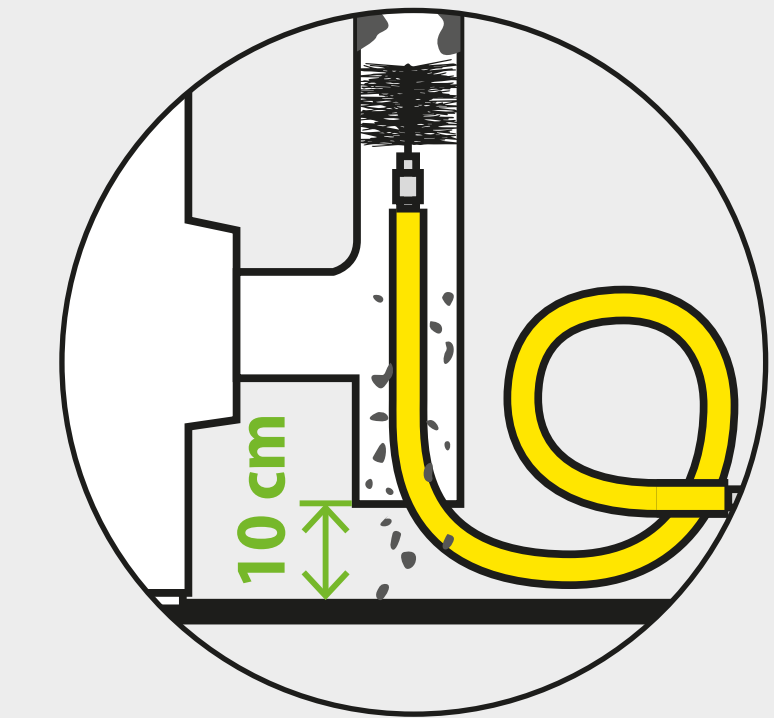

Recommended for:

3D view ▶

Cabel Chimney Brush

Item no: 150-3

Brush head with stainless steel cable, ø 35 cm diameter. Used to remove creosote and tar deposits from chimneys and flues.

Recommended for:

Pellet

Stove

Fireplace

3D view ▶

Chain Chimney Brush

Item no: 150-4

Brush head with stainless steel chain, ø 30 cm diameter. Used to remove creosote and tar deposits from chimneys and flues. Chain can be replaced when worn.

Diameter

Recommended for:

Pellet

Stove

Flexi PRO Stove Cleaning Kits

3-meter KIT
Item no: ???

3-meter KIT
Item no: ???

6-meter KIT
Item no: ???

Flexibility

Diameter

ø?? - ?? mm

Recommended for:

Pellet

Stove