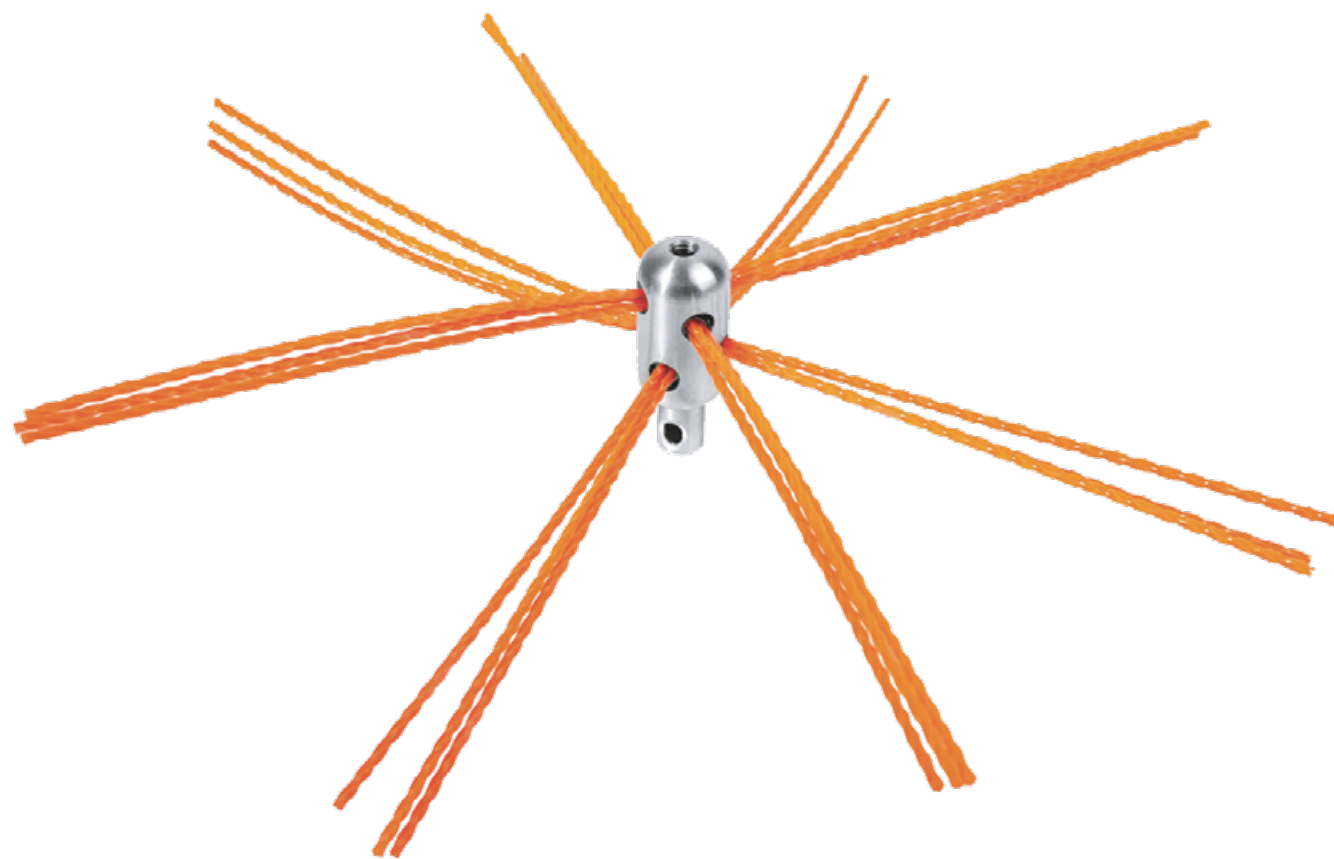

Universal sweeping brush ø45 cm with nylon bristles | *Item no: 150-2* | **1 pc**