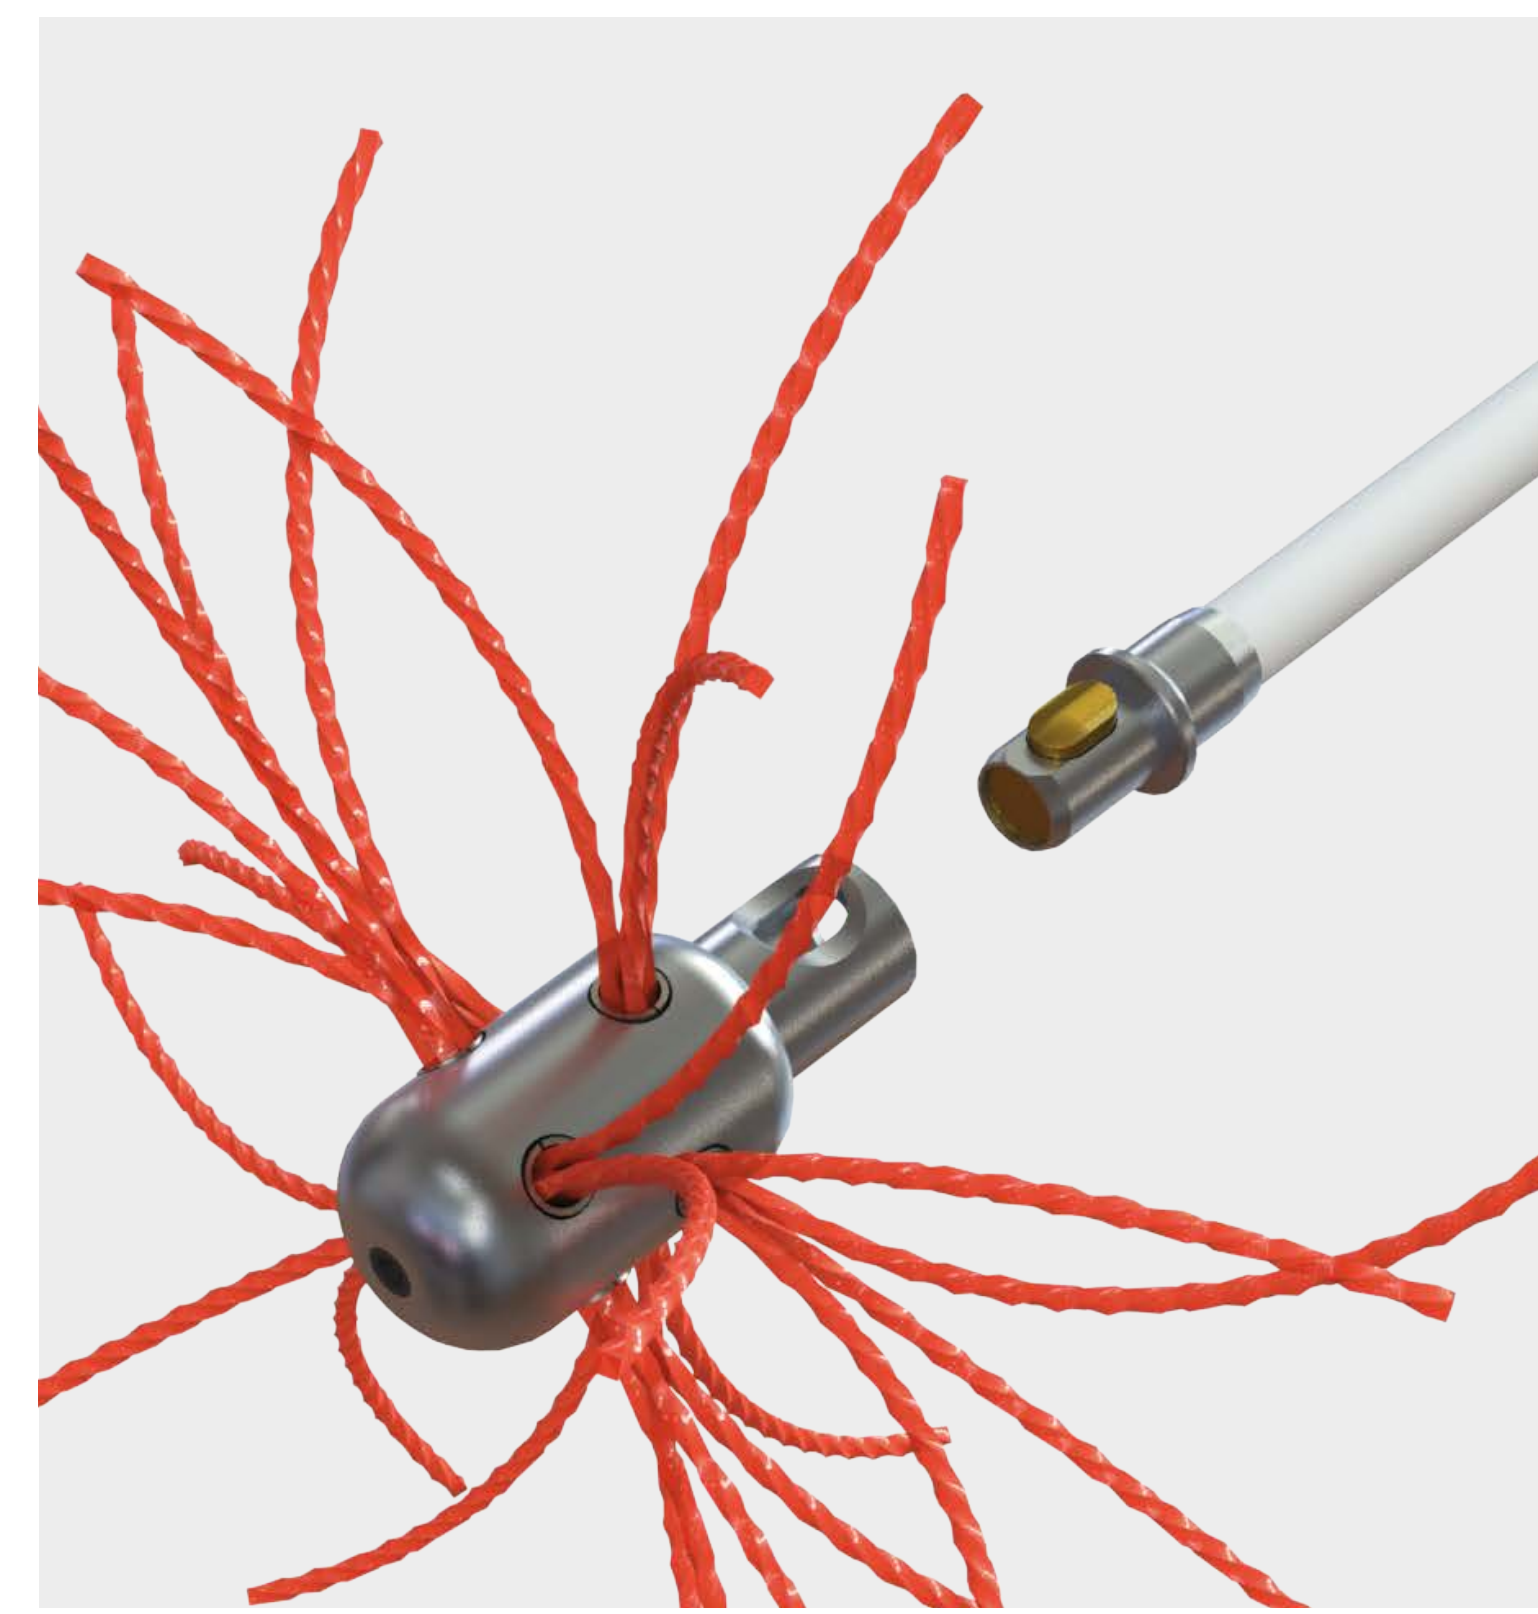

Tornado | Introduction | Click lock system

up to **10** times **FASTER**