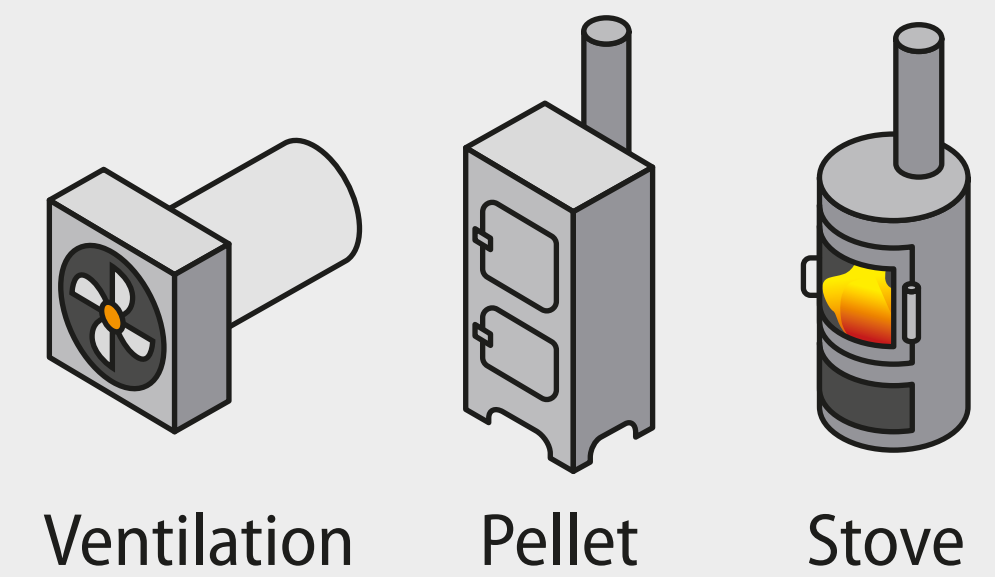

Brush head with nylon bristles, ø 45 cm diameter. Bristles can be replaced when worn.

Recommended for:

3D view ▶

Pellet brush

Item no: 150-5

Brush head with nylon bristles, 20 cm diameter. Used for pellet stoves, narrow chimneys and ventilation duct cleaning. Bristles can be replaced when worn.

Recommended for:

3D view ▶

Cabel Chimney Brush

Item no: 150-3

Brush head with stainless steel cable, ø 35 cm diameter. Used to remove creosote and tar deposits from chimneys and flues.

Recommended for:

Pellet