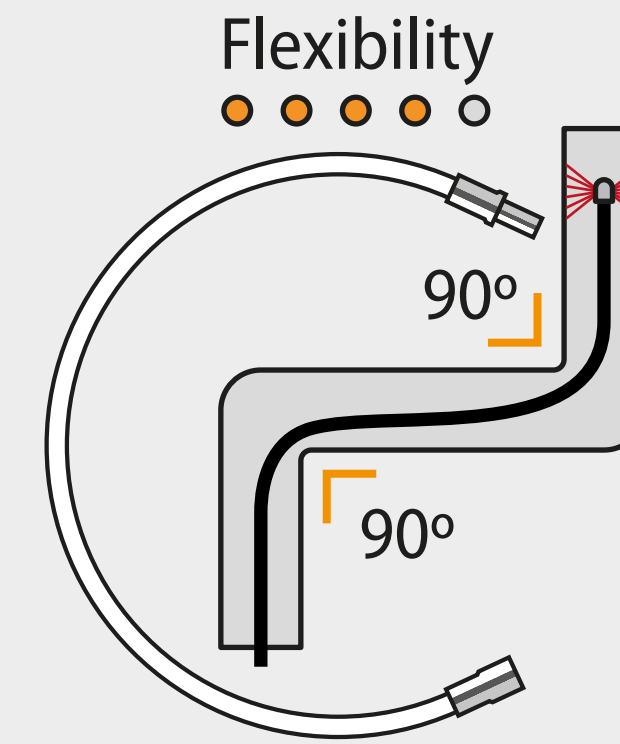

Drill adapter
Item no: 150-7 | **1 pc**

Protective tube
Item no: 150-9 | **1 pc**

6-meter KIT
Item no: 150

Flexibility

Optimal Height

Diameter

ø100 - 200 mm

Recommended for: