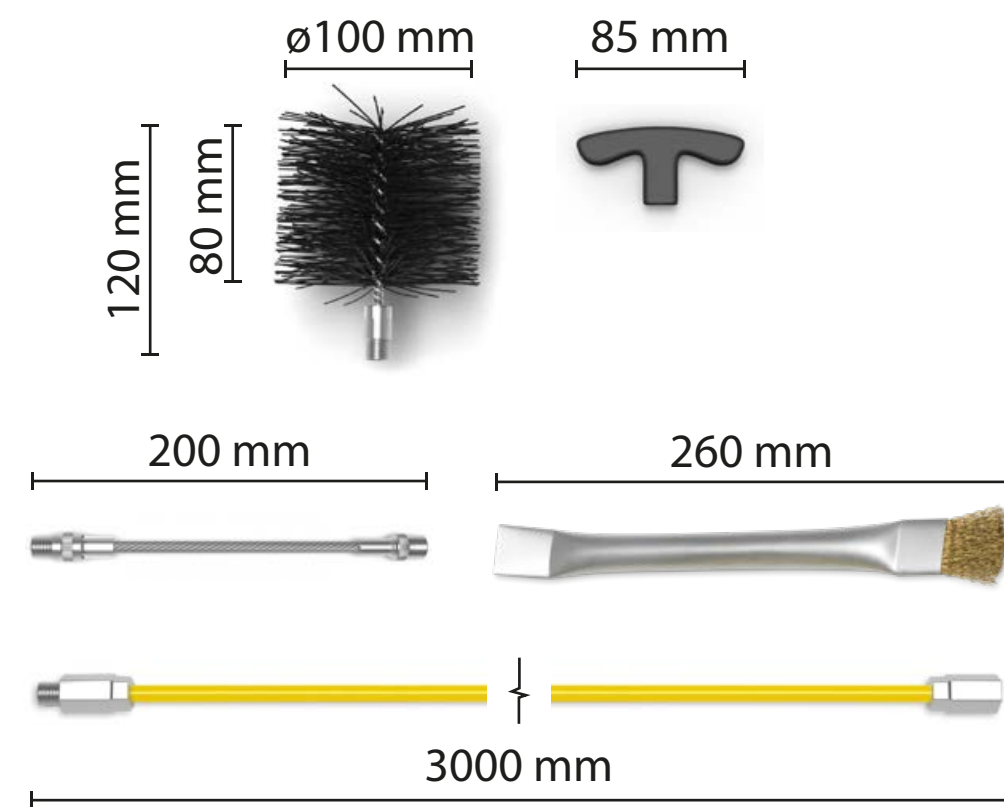

Flexibility

Diameter

ø?? - ?? mm

Recommended for:

Pellet

Stove