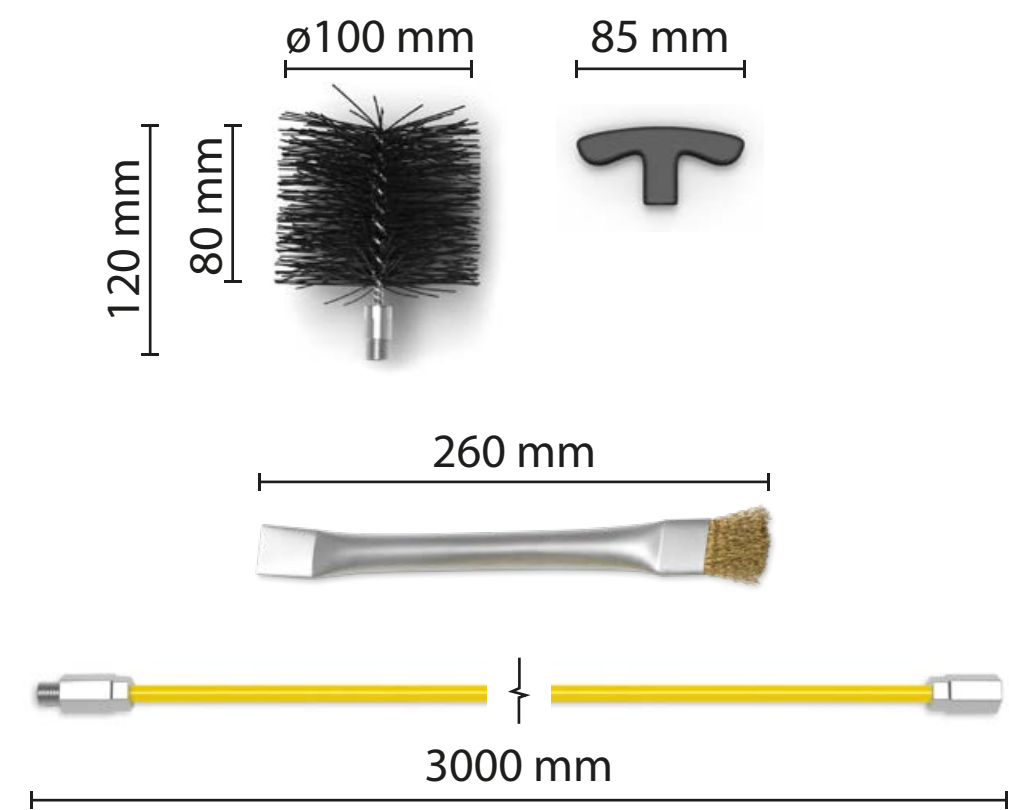

3-meter KIT
Item no: ???