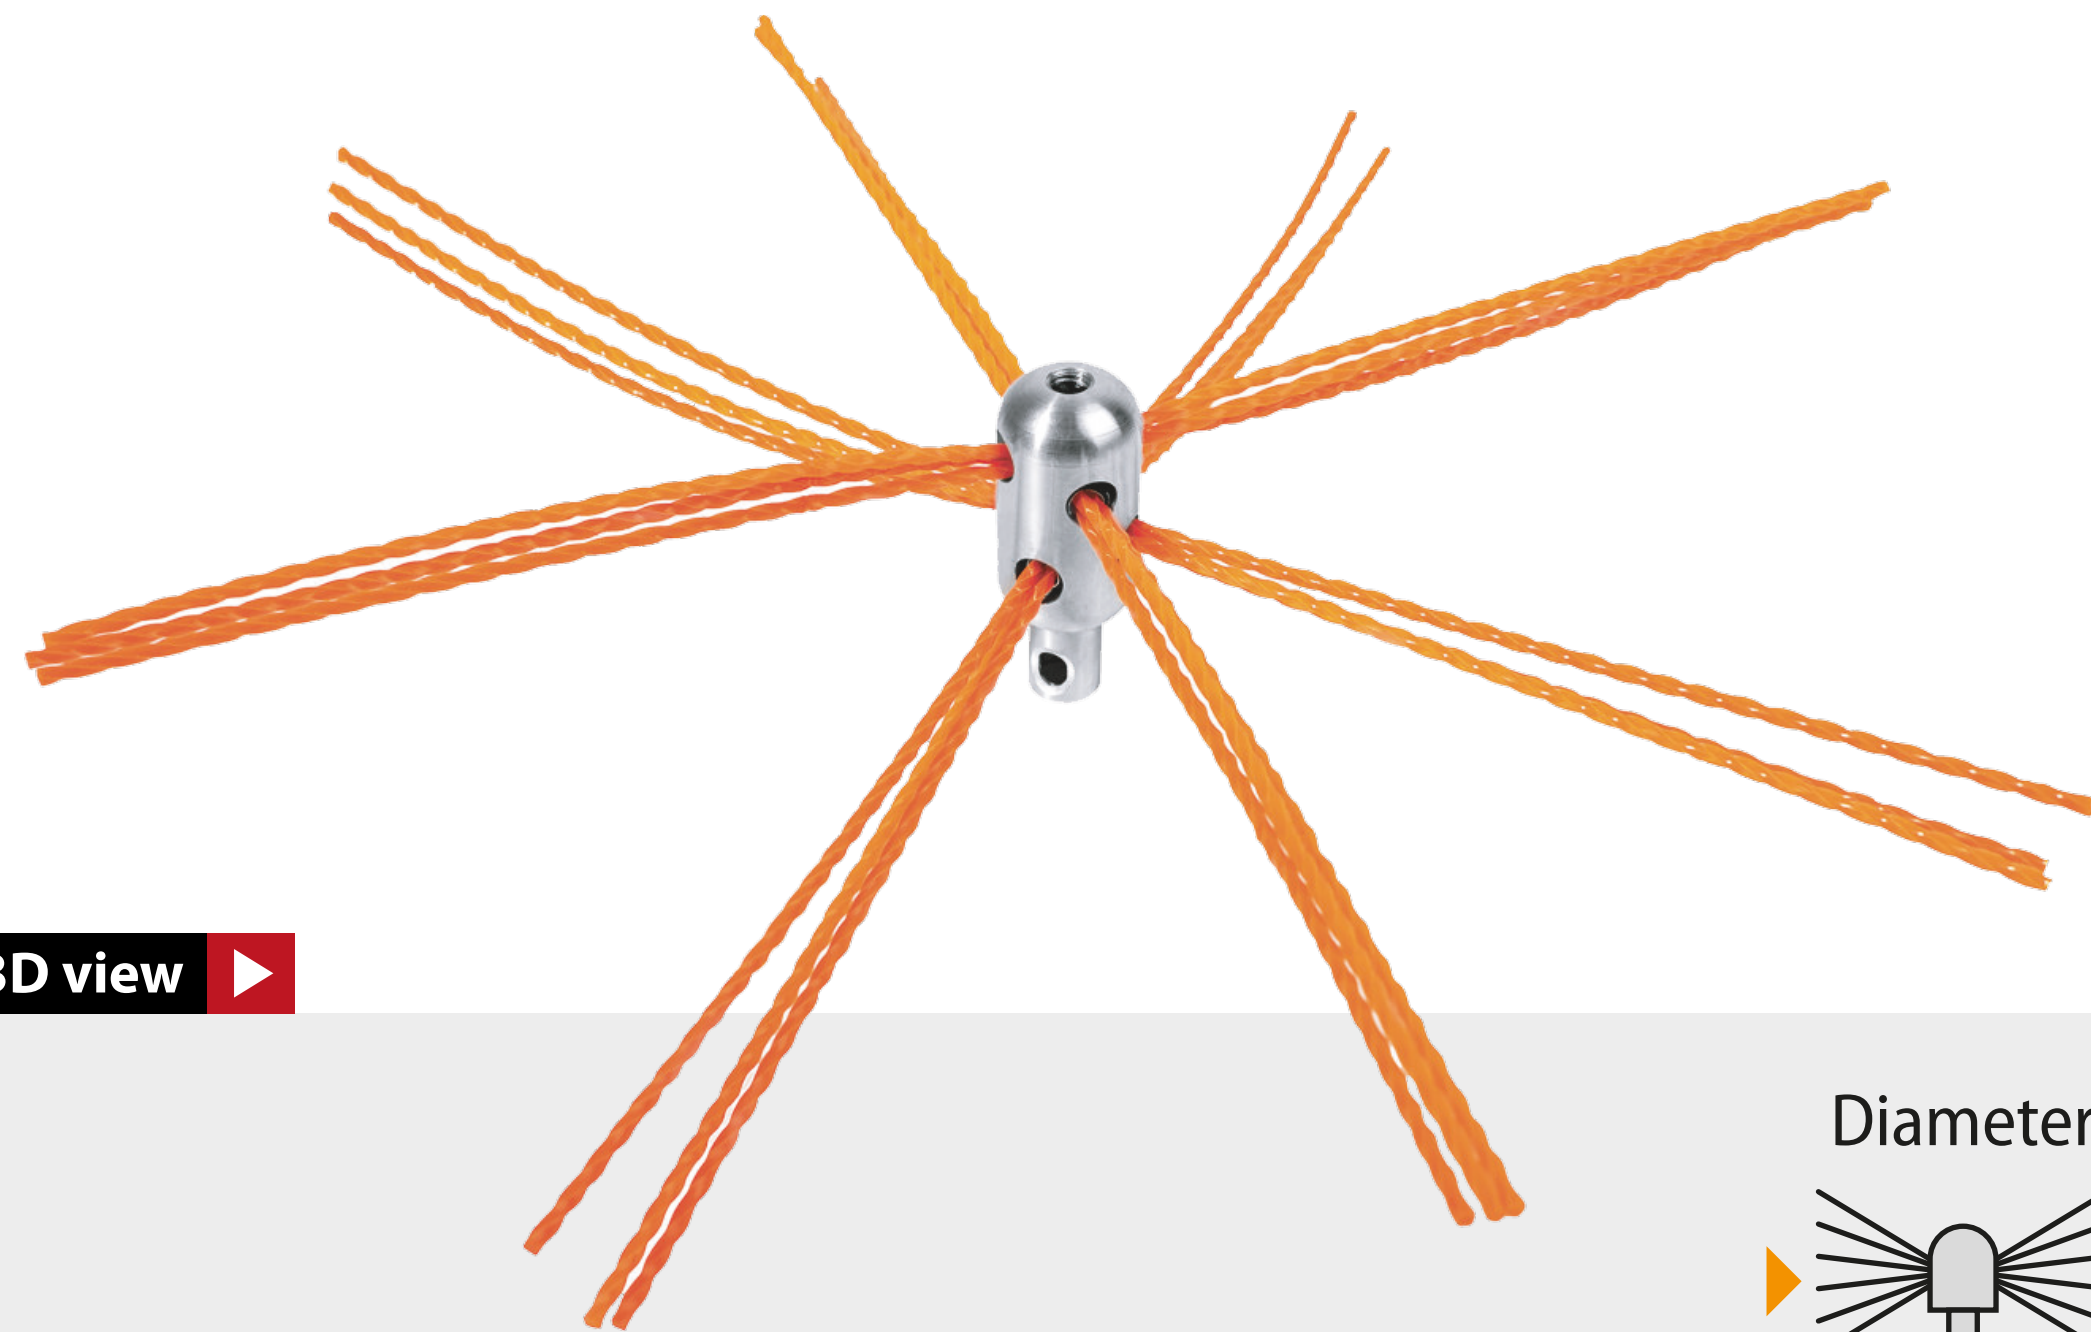

3D view ▶

Universal brush

Item no: 170-2

Brush head with nylon bristles, ø 45 cm diameter. Bristles can be replaced when worn.

Recommended for:

3D view ▶

Ventilation brush

Item no: 170-5