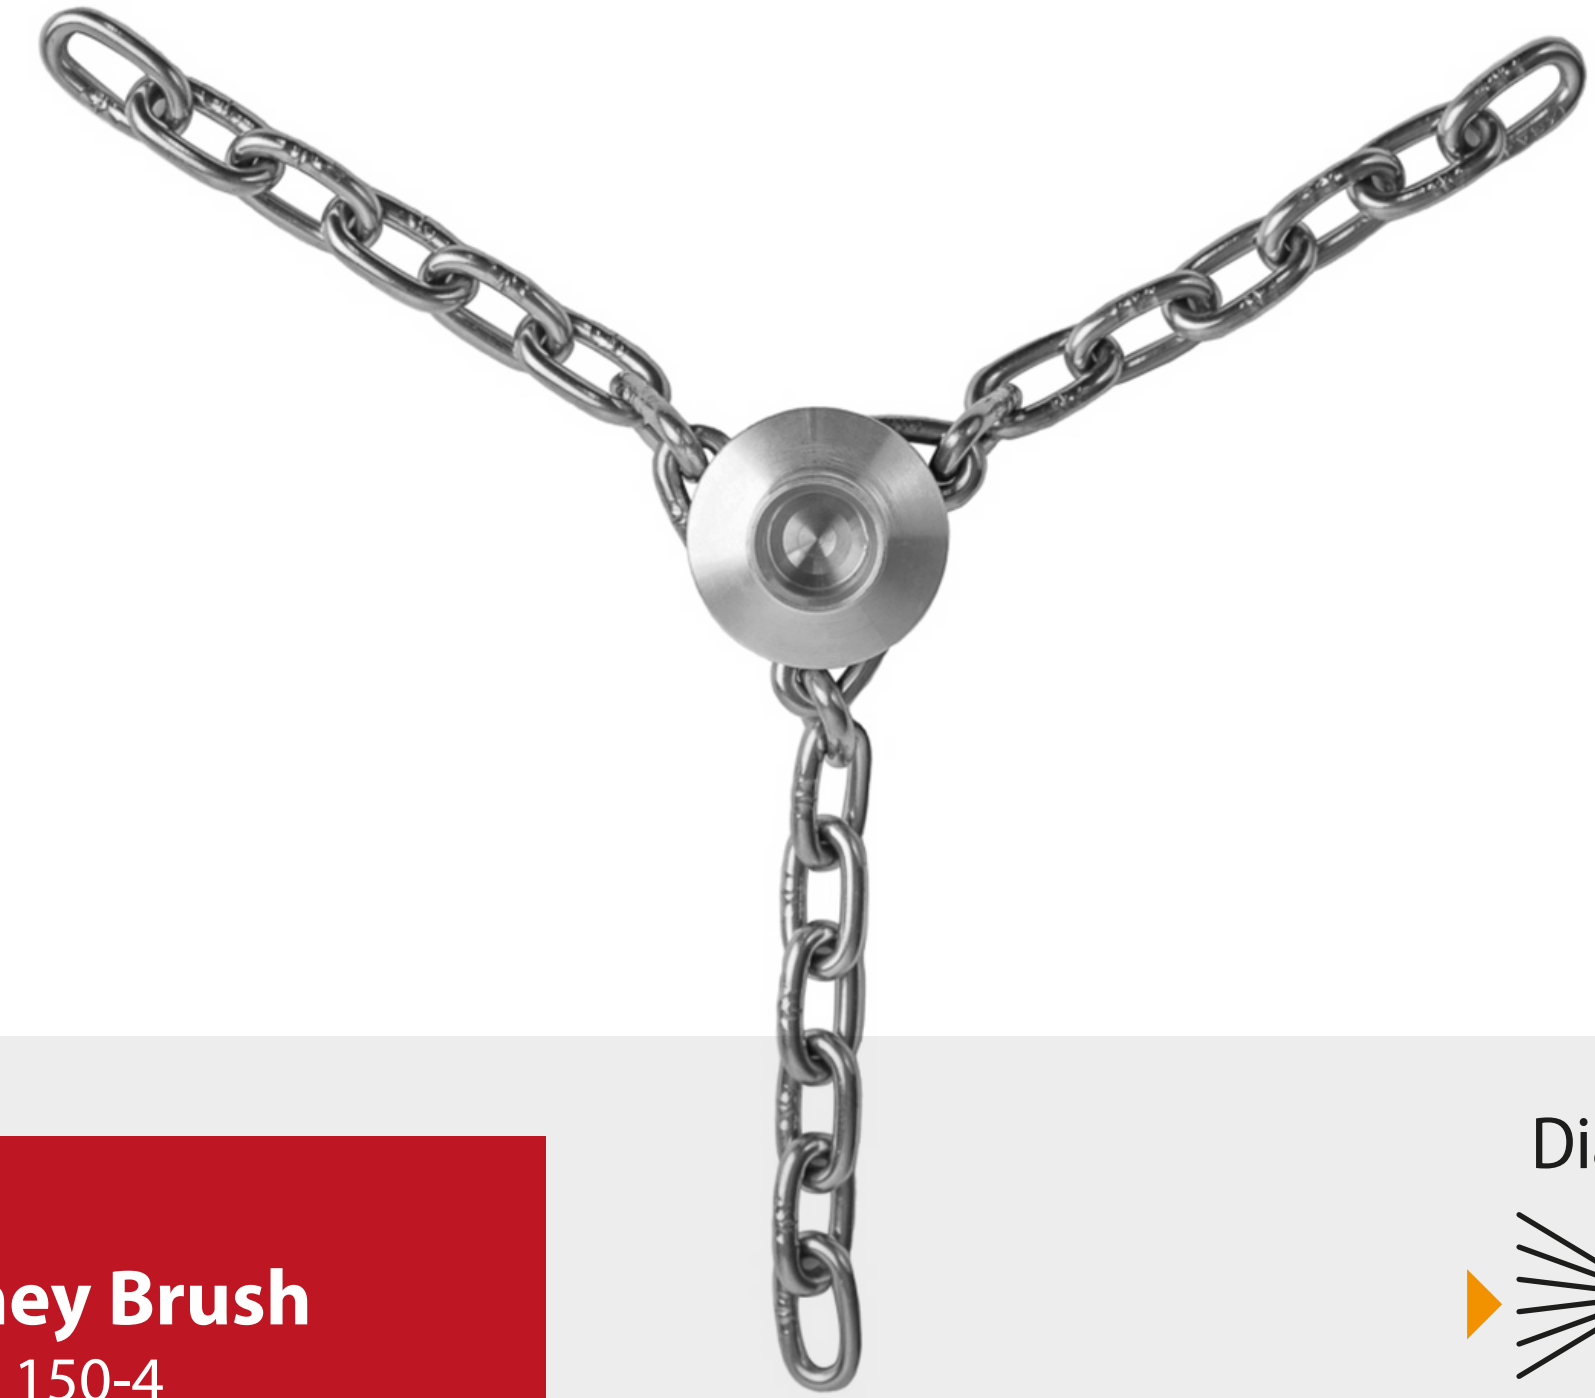

Recommended for:

3D view ▶

Cabel Chimney Brush

Item no: 150-3

Brush head with stainless steel cable, ø 35 cm diameter. Used to remove creosote and tar deposits from chimneys and flues.

Recommended for:

Pellet

Stove

Fireplace

3D view ▶

Chain Chimney Brush

Item no: 150-4

Brush head with stainless steel chain, ø 30 cm diameter. Used to remove creosote and tar deposits from chimneys and flues. Chain can be replaced when worn.