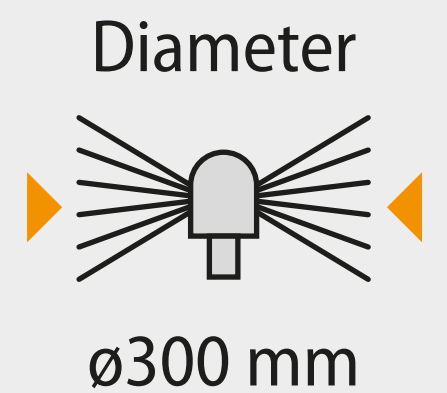

3D view ▶

Cabel Chimney Brush

Item no: 170-3

Brush head with stainless steel cable, $\varnothing$ 35 cm diameter. Used to remove creosote and tar deposits from chimneys and flues.

Recommended for:

3D view ▶

Chain Chimney Brush

Item no: 140-4

Brush head with stainless steel chain, $\varnothing$ 30 cm diameter. Used to remove creosote and tar deposits from chimneys and flues. Chain can be replaced when worn.

DO NOT use in stainless steel chimneys or liners.

Recommended for: