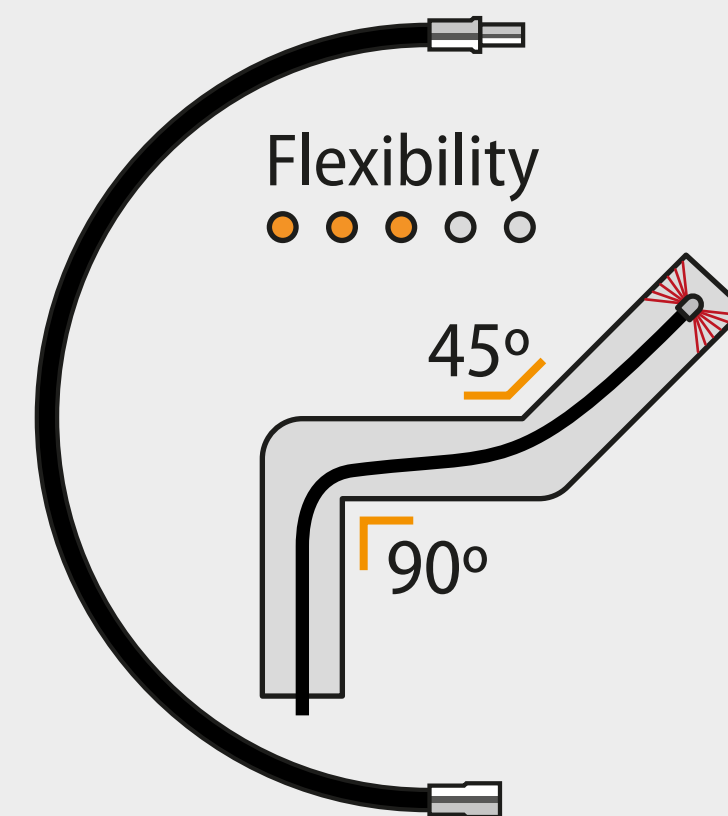

Flexible Rod ø15 mm

Item no: 170-?

Rods are made from durable and flexible plastic. Can be used where bends are maximum 90°.

Length: 1 m

ø15 mm

Color: BLACK

Optimal Height

Recommended for: