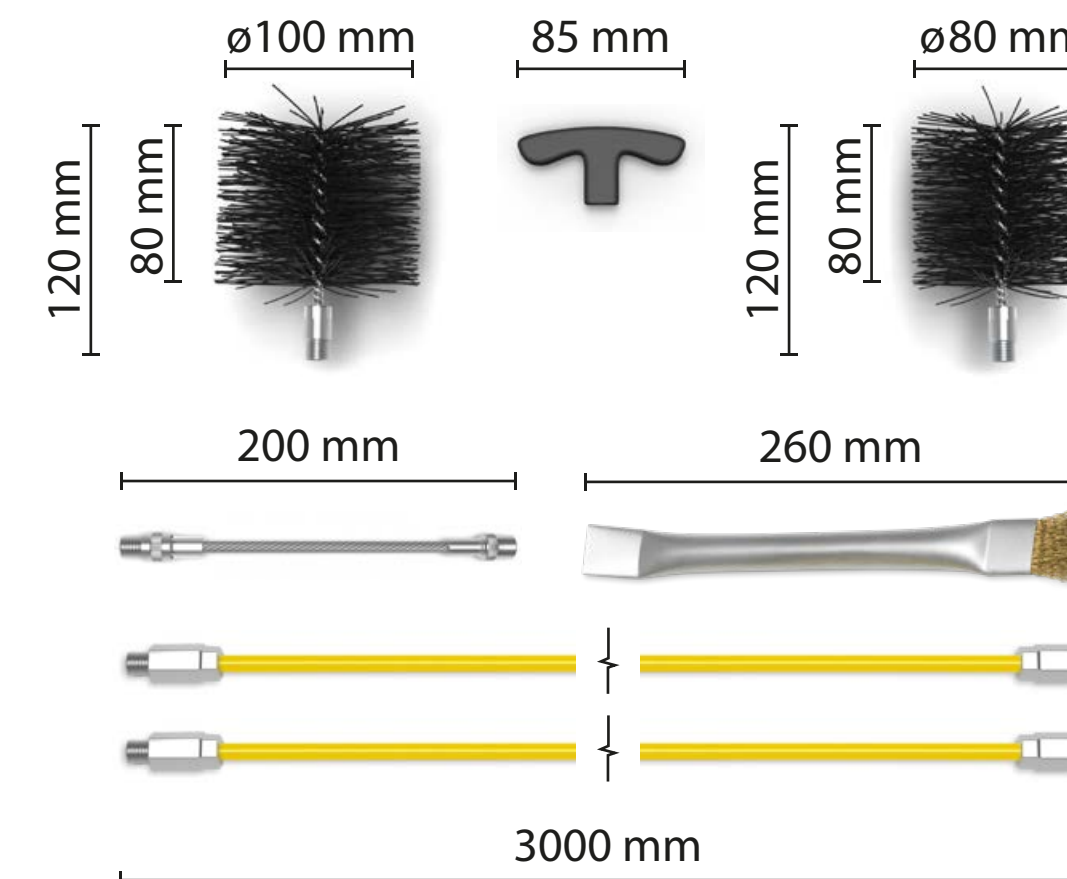

Flexibility

Diameter

ø?? - ?? mm

Recommended for:

Pellet

Stove